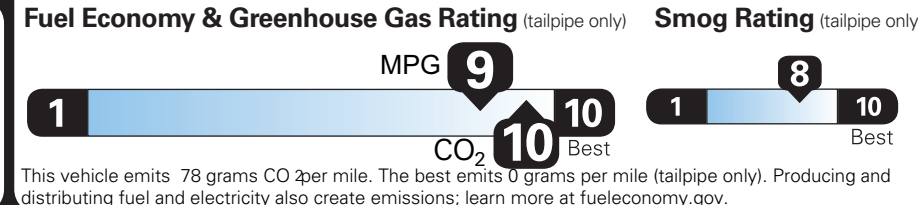

Actual results will vary for many reasons, including driving conditions and how you drive and maintain your vehicle. The average new vehicle gets 28 MPG and costs $8,000 to fuel over 5 years. Cost estimates are based on 15,000 miles per year at $2.95 per gallon and $.14 per kW-hr. This is a dual fueled automobile. MPGe is miles per gasoline gallon equivalent. Vehicle emissions are a significant cause of climate change and smog.

fueleconomy.gov

Calculate personalized estimates and compare vehicles

GOVERNMENT 5-STAR SAFETY RATINGS

Overall Vehicle Score ★★★★★

Based on the combined ratings of frontal, side and rollover. Should ONLY be compared to other vehicles of similar size and weight.

Frontal Crash Driver Passenger ★★★★★

Based on the risk of injury in a frontal impact. Should ONLY be compared to other vehicles of similar size and weight.

Side Crash Front seat Rear seat ★★★★★

Based on the risk of injury in a side impact.

Rollover ★★★★★

Based on the risk of rollover in a single-vehicle crash.

Star ratings range from 1 to 5 stars (★★★★★), with 5 being the highest. Source: National Highway Traffic Safety Administration (NHTSA). www.safercar.gov or 1-888-327-4236

FordPass Connect™

Download the FordPass™ app* and you can:

- Access Vehicle Control Features
- Remotely start, lock and unlock your vehicle.
- Locate your vehicle and check approximate fuel range.
- Receive vehicle health alerts.

- Activate 4G LTE Wi-Fi Hotspot
- New vehicles include a 3-month or 3GB data (whichever comes first) Wi-Fi trial.
- Connect up to ten Wi-Fi-equipped devices.

The FordPass Connect™ modem is active and sending vehicle data (e.g., diagnostics) to Ford. See in-vehicle Settings for connectivity options.

Insist on Ford Protect! The only extended service plan fully backed by Ford and honored at every Ford dealership in the U.S., Canada and Mexico. See your Ford dealer or visit www.FordOwner.com.

WARNING: Operating, servicing and maintaining a passenger vehicle, pickup truck, van, or off-road vehicle can expose you to chemicals including engine exhaust, carbon monoxide, phthalates, and lead, which are known to the State of California to cause cancer and birth defects or other reproductive harm. To minimize exposure, avoid breathing exhaust, do not idle the engine except as necessary, service your vehicle in a well-ventilated area and wear gloves or wash your hands frequently when servicing your vehicle. For more information go to www.P65Warnings.ca.gov/passenger-vehicle.

SCAN OR TEXT 1FPUB40016 TO 48028

Msg & Data rates may apply. Text HELP for help

www.ford.com/help/privacy-terms/

RAMP ONE	CB27	CONVOY	TOTAL MSRP $47,095.00
RAMP TWO	ITEM #: 71-S159 O/T 2		

Whether you decide to lease or finance your vehicle, you'll find the choices that are right for you. See your dealer for details or visit www.ford.com/finance.

PK271 N RB 2X 350 006423 10 27 23