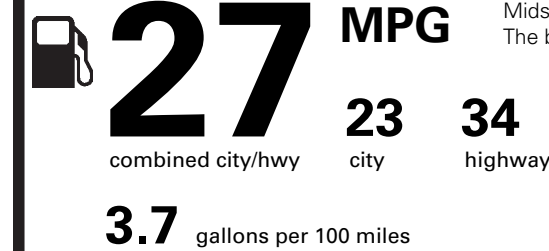

PRICE INFORMATION

BASE PRICE	\$24,120.00
TOTAL OPTIONS/OTHER	1,250.00
TOTAL VEHICLE & OPTIONS/OTHER	25,370.00
DESTINATION & DELIVERY	995.00

EPA DOT Fuel Economy and Environment

Gasoline Vehicle

Fuel Economy