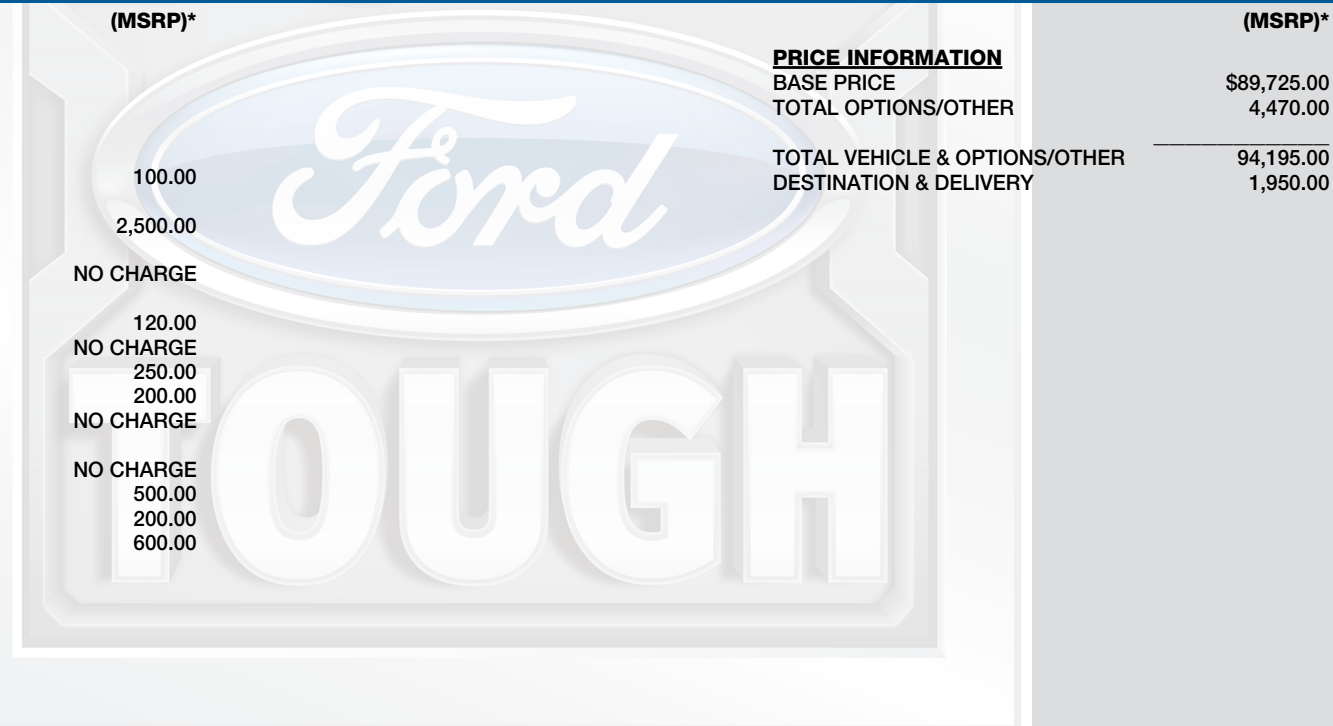

FUNCTIONAL

- 360-DEGREE CAMERA
- ADAPTIVE STEERING
- BLIS W/CROSS TRAFFIC
- CNCTD BLT-IN NAV(3-YR INC)
- FORD CO-PILOT360™ACTIVE2.0 PREP PACKAGE
- FORDPASS CONNECT™
- INTELL ACCESS W/PUSH START
- REM KEYLESS ENTRY/KEYPAD
- REVERSE BRAKE ASSIST
- SYNC@4 12" SCR N W/ APPLINK
- TRAILER TOW PACKAGE
- WIRELESS CHARGING PAD

SAFETY/SECURITY

- ADVANCED SECURITY PACK
- AIR BAGS, SIDE
- AIRBAGS, DRIVER & PASS
- LED STP LMP, HIGH MNT CTR
- ROLL STABILITY CONTROL
- SAFETY BELTS, ADJUSTABLE
- SOS POST CRASH ALERT SYST
- TIRE PRESSURE MONITOR SYS

WARRANTY

- 3 YR/60,000 KM BASIC
- 5YEAR/100,000 KM POWERTRAIN
- ROADSIDE ASSISTANCE 24 HRS

INCLUDED ON THIS VEHICLE

EQUIPMENT GROUP 900A

OPTIONAL EQUIPMENT/OTHER

- 2021 MODEL YEAR
- FEDERAL EXCISE TAX
- .22" POLISHED ALUMINUM WHEEL
- 3.5L POWERBOOST FULL-HYBRID
- .275/50R22 BSW ALL-SEASON
- 3.73 ELECTRONIC LOCK RR AXLE
- 7350# GVWR PACKAGE
- SKID PLATES
- 50 STATE EMISSIONS
- LINER-TRAY STYLE-W/CARPET MAT
- INTERIOR WORK SURFACE
- PARTITIONED FOLD-FLAT STORAGE
- SINGLE FUEL TANK
- LIMITED LEATHER BUCKET SEATS
- MAX RECLINE DRIVER/PASS SEAT
- WHEEL WELL LINER
- BEDLINER SPRAY-IN *ACCY

(MSRP)*

100.00
2,500.00
NO CHARGE
120.00
NO CHARGE
250.00
200.00
NO CHARGE
NO CHARGE
500.00
200.00
600.00

PRICE INFORMATION

BASE PRICE	$89,725.00
TOTAL OPTIONS/OTHER	4,470.00
TOTAL VEHICLE & OPTIONS/OTHER	94,195.00
DESTINATION & DELIVERY	1,950.00

(MSRP)*

ENERGUIDE

Gasoline Vehicle
Véhicule à essence

Fuel Consumption / Consommation de carburant

9.8
combined/combinée

L/100 km

9.8
city
ville

9.7
highway
route

29
mi/gal

Annual fuel **COST**
for an annual distance of 20,000 km, and an average fuel price of $1.25 per litre

$ 2 450

Coût annuel en carburant
pour une distance annuelle de 20 000 km, et un prix moyen du carburant de 1,25 $ par litre

Standard pickup trucks range from /
Les camionnettes ordinaires font entre

8.9 - 16.3 L_e/100 km

L_e is gasoline litre equivalent
L_e signifie litre équivalent d'essence

Carbon Dioxide Rating / Indice de dioxyde de carbone

1

5

10

10

229 g CO₂/km

Best/meilleur

Smog Rating / Indice de Smog

1

5

10

10

Best/meilleur

Tailpipe emissions only / Émissions du tuyau d'échappement seulement

Estimates are based on Government of Canada approved criteria and testing methods. Vehicle's actual fuel consumption will vary.

For more information visit
vehicles.nrcan.gc.ca

Estimations établies selon des méthodes d'essai et des critères approuvés par le gouvernement du Canada. La consommation de carburant réelle du véhicule variera.

Pour plus d'information visitez
vehicules.nrcan.gc.ca

**U.S. GOVERNMENT SAFETY RATINGS
COTES DE SÉCURITÉ DU GOUVERNEMENT AMÉRICAIN**

Overall Vehicle Score / Cote globale du véhicule		Not Rated / Non coté
Frontal Crash Collision frontale	Driver / Conducteur Passenger / Passager	Not Rated / Non coté Not Rated / Non coté
Side Crash Collision latérale	Front seat / Siège avant Rear seat / Siège arrière	Not Rated / Non coté Not Rated / Non coté
Rollover / Capotage		Not Rated / Non coté

Star ratings range from 1 to 5 stars (★★★★★), with 5 being the highest. Les cotes varient de 1 à 5 étoiles (★★★★★), 5 étant la cote la plus élevée.

Source: U.S. National Highway Traffic Safety Administration
For more information / Pour de plus amples renseignements
www.safercar.gov

FordPass Connect™

Download the FordPass™ app* and you can:

Access Vehicle Control Features

- Remotely start, lock and unlock your vehicle.
- Locate your vehicle and check approximate fuel range.
- Receive vehicle health alerts.

Activate 4G LTE Wi-Fi Hotspot

- New vehicles include a 3-month or 3GB data (whichever comes first) Wi-Fi trial.
- Connect up to ten Wi-Fi-equipped devices.

*Compatible with select smartphone platforms. FordPass Connect™ service required (see App Terms for more information). Connected service and related feature functionality is subject to compatible AT&T-network availability. Evolving technology/cellular networks may affect functionality and availability, or continued provision of some features, prohibiting them from functioning. Message and data rates may apply. See your local Ford website for our privacy policy.

The FordPass Connect™ modem is active and sending vehicle data (e.g., diagnostics) to Ford. See in-vehicle Settings for connectivity options.

1FTFW1ED2MFB58143

Scan code not operational at this time

FOR PLANT USE ONLY