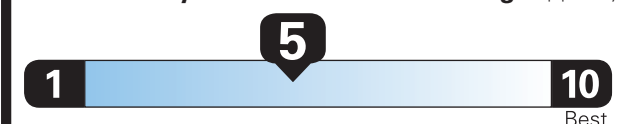

OPTIONAL EQUIPMENT/OTHER

- 2023 MODEL YEAR
  PRISTINE WHITE MET 3C
  225/55R19 99V A/S BSW TIRES
  BLUECRSE 1.2 AKA ACTVGL (2YR)
  19" BRT MACH ALUM W/MAGNETIC

750.00

PRICE INFORMATION

Table with 2 columns: Description, (MSRP). Rows include BASE PRICE ($45,375.00), TOTAL OPTIONS/OTHER (11,480.00), TOTAL VEHICLE & OPTIONS/OTHER DESTINATION & DELIVERY (56,855.00), and a sub-total of 1,395.00.

TOTAL MSRP $58,250.00

RA5M

RAMP TWO

RAIL

ITEM #:

45-Z801 O/T 2

LINCOLN AUTOMOTIVE FINANCIAL SERVICES

Whether you decide to lease or finance your vehicle, you'll find the choices that are right for you. See your Lincoln Dealer for details or visit www.lincolnafs.com.

PJ081 N RD 2X 330 000252 09 08 23

This label is affixed pursuant to the Federal Automobile Information Disclosure Act. Gasoline, License, and Title Fees, State and Local taxes are not included. Dealer installed options or accessories are not included unless listed above.

EPA DOT

Fuel Economy and Environment

Gasoline Vehicle

Fuel Economy

24 MPG

21

28

combined city/hwy

city

highway

4.2 gallons per 100 miles

Small SUVs range from 14 to 129 MPG. The best vehicle rates 132 MPGe.

You spend $1,250

more in fuel costs over 5 years compared to the average new vehicle.

Annual fuel cost

$1,850

Fuel Economy & Greenhouse Gas Rating (tailpipe only)