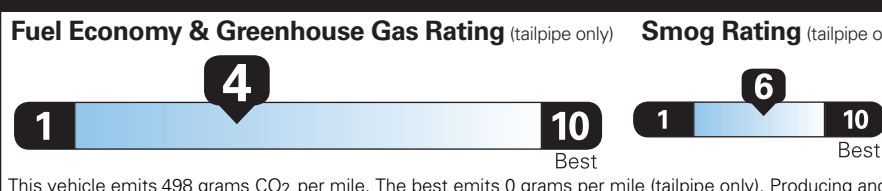

WARRANTY

- 4YR/50K MILE WARRANTY 4YR/50K PICKUPDELIVERY SVC 6YR/70K MI POWERTRAIN WARR

INCLUDED ON THIS VEHICLE

(MSRP)

EQUIPMENT GROUP 201A LUXURY PACKAGE 6,310.00

OPTIONAL EQUIPMENT/OTHER

2024 MODEL YEAR FLIGHT BLUE METALLIC CLEARCOAT 750.00 PERFECT POSITION ST W/ACT MOTN BLUECRUISE EQUIP: 4 YEAR INCL EMBRACE - LIT GRILLE STAR NO CHARGE 2ND ROW CAPTAIN WITH CONSOLE NO CHARGE ENHANCED SECURITY ALARM 3.73 NON-LMTED SLIP REAR AXLE 995.00 22" 12-SPK BMA WHL/EBNY PCKTS FRONT LICENSE PLATE BRACKET NO CHARGE

PRICE INFORMATION

BASE PRICE $95,595.00 TOTAL OPTIONS/OTHER 8,055.00 TOTAL VEHICLE & OPTIONS/OTHER DESTINATION & DELIVERY 103,650.00 1,995.00

(MSRP)

Table with columns for RAMP ONE, RAMP TWO, RAIL, ITEM #, and vehicle description.

TOTAL MSRP $105,645.00

LINCOLN AUTOMOTIVE FINANCIAL SERVICES Whether you decide to lease or finance your vehicle, you'll find the choices that are right for you. See your Lincoln Dealer for details or visit www.lincolnafcs.com.

RD091 N RD 2X 430 000148 04 09 24

EPA DOT Fuel Economy and Environment

Gasoline Vehicle

Fuel Economy 18 MPG combined city/hwy 16 city 22 highway 5.6 gallons per 100 miles

Standard SUVs range from 13 to 102 MPG. The best vehicle rates 140 MPGe.

You spend $5,250 more in fuel costs over 5 years compared to the average new vehicle.

Annual fuel cost $3,000

Actual results will vary for many reasons, including driving conditions and how you drive and maintain your vehicle. The average new vehicle gets 28 MPG and costs $9,750 to fuel over 5 years. Cost estimates are based on 15,000 miles per year at $3.60 per gallon. MPGe is miles per gasoline gallon equivalent. Vehicle emissions are a significant cause of climate change and smog.

fueleconomy.gov

Calculate personalized estimates and compare vehicles

GOVERNMENT 5-STAR SAFETY RATINGS

Table showing safety ratings: Overall Vehicle Score Not Rated, Frontal Crash Not Rated, Side Crash 5 stars, Rollover 4 stars.

Star ratings range from 1 to 5 stars (★★★★★), with 5 being the highest. Source: National Highway Traffic Safety Administration (NHTSA). www.safercar.gov or 1-888-327-4236