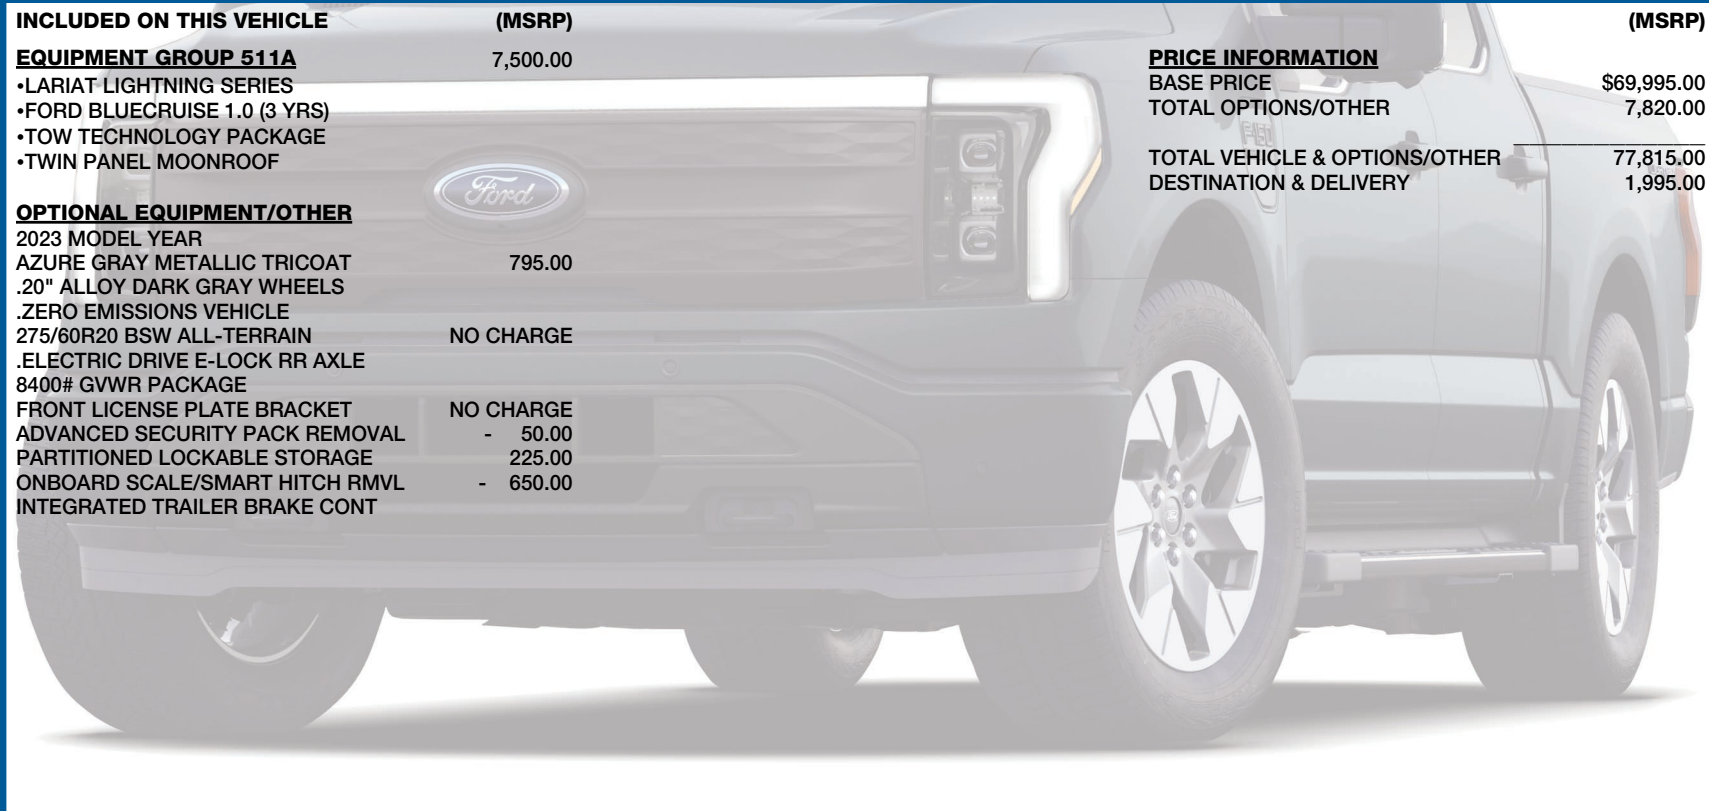

INCLUDED ON THIS VEHICLE

(MSRP)

EQUIPMENT GROUP 511A

7,500.00

- LARIAT LIGHTNING SERIES
- FORD BLUECRUISE 1.0 (3 YRS)
- TOW TECHNOLOGY PACKAGE
- TWIN PANEL MOONROOF

PRICE INFORMATION

BASE PRICE	\$69,995.00
TOTAL OPTIONS/OTHER	7,820.00
TOTAL VEHICLE & OPTIONS/OTHER	77,815.00
DESTINATION & DELIVERY	1,995.00

EPA DOT

Fuel Economy and Environment

Electric Vehicle

Fuel Economy

70 MPGe
combined city/hwy

Standard Pickup Trucks range from 12 to 70 MPGe. The best vehicle rates 132 MPGe.

You save **\$3,000** in fuel costs over 5 years compared to the average new vehicle.