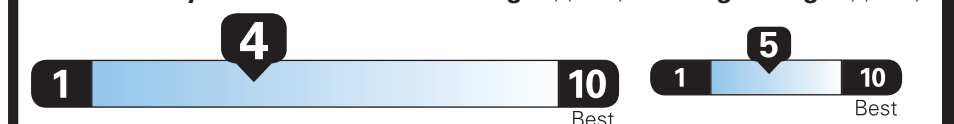

Fuel Economy & Greenhouse Gas Rating (tailpipe only) **Smog Rating** (tailpipe only)

This vehicle emits 397 grams CO₂ per mile. The best emits 0 grams per mile (tailpipe only). Producing and distributing fuel also create emissions; learn more at fuelconomy.gov.

Actual results will vary for many reasons, including driving conditions and how you drive and maintain your vehicle. The average new vehicle gets 27 MPG and costs $7,500 to fuel over 5 years. Cost estimates are based on 15,000 miles per year at $2.70 per gallon. MPGe is miles per gasoline gallon equivalent. Vehicle emissions are a significant cause of climate change and smog.

fuelconomy.gov

Calculate personalized estimates and compare vehicles

Smartphone QR Code™

GOVERNMENT 5-STAR SAFETY RATINGS

Overall Vehicle Score	Not Rated	
Based on the combined ratings of frontal, side and rollover. Should ONLY be compared to other vehicles of similar size and weight.		
Frontal Crash	Driver Passenger	★★★★★ ★★★★★
Based on the risk of injury in a frontal impact. Should ONLY be compared to other vehicles of similar size and weight.		
Side Crash	Front seat Rear seat	★★★★★ Not Rated
Based on the risk of injury in a side impact.		
Rollover	Not Rated	
Based on the risk of rollover in a single-vehicle crash.		

Star ratings range from 1 to 5 stars (★★★★★), with 5 being the highest. Source: National Highway Traffic Safety Administration (NHTSA). www.safercar.gov or 1-888-327-4236

NM0LS7E77M1502894

WARNING: Operating, servicing and maintaining a passenger vehicle, pickup truck, van, or off-road vehicle can expose you to chemicals including engine exhaust, carbon monoxide, phthalates, and lead, which are known to the State of California to cause cancer and birth defects or other reproductive harm. To minimize exposure, avoid breathing exhaust, do not idle the engine except as necessary, service your vehicle in a well-ventilated area and wear gloves or wash your hands frequently when servicing your vehicle. For more information go to www.P65Warnings.ca.gov/passenger-vehicle.

FordPass Connect™

1. Download the FordPass™ app* and you can:
2. **Access Vehicle Control Features**
     - Remotely start, lock and unlock your vehicle.
     - Locate your vehicle and check approximate fuel range.
     - Receive vehicle health alerts.
   - **Activate 4G LTE Wi-Fi Hotspot**
     - New vehicles include a 3-month or 3GB data (whichever comes first) Wi-Fi trial.
     - Connect up to ten Wi-Fi-equipped devices.

The FordPass Connect™ modem is active and sending vehicle data (e.g., diagnostics) to Ford. See in-vehicle Settings for connectivity options.

Insist on Ford Protect! The only extended service plan fully backed by Ford and honored at every Ford dealership in the U.S., Canada and Mexico. See your Ford dealer or visit www.FordOwner.com.

SCAN OR TEXT NMM1502894T0 48028

Msg & Data rates may apply. Text HELP for help

www.ford.com/help/privacy-terms/