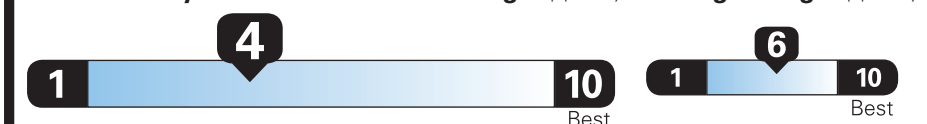

5.3 gallons per 100 miles

You spend **\$4,500**

more in fuel costs over 5 years compared to the average new vehicle.

Annual fuel cost

\$2,850

Fuel Economy & Greenhouse Gas Rating (tailpipe only) Smog Rating (tailpipe only)