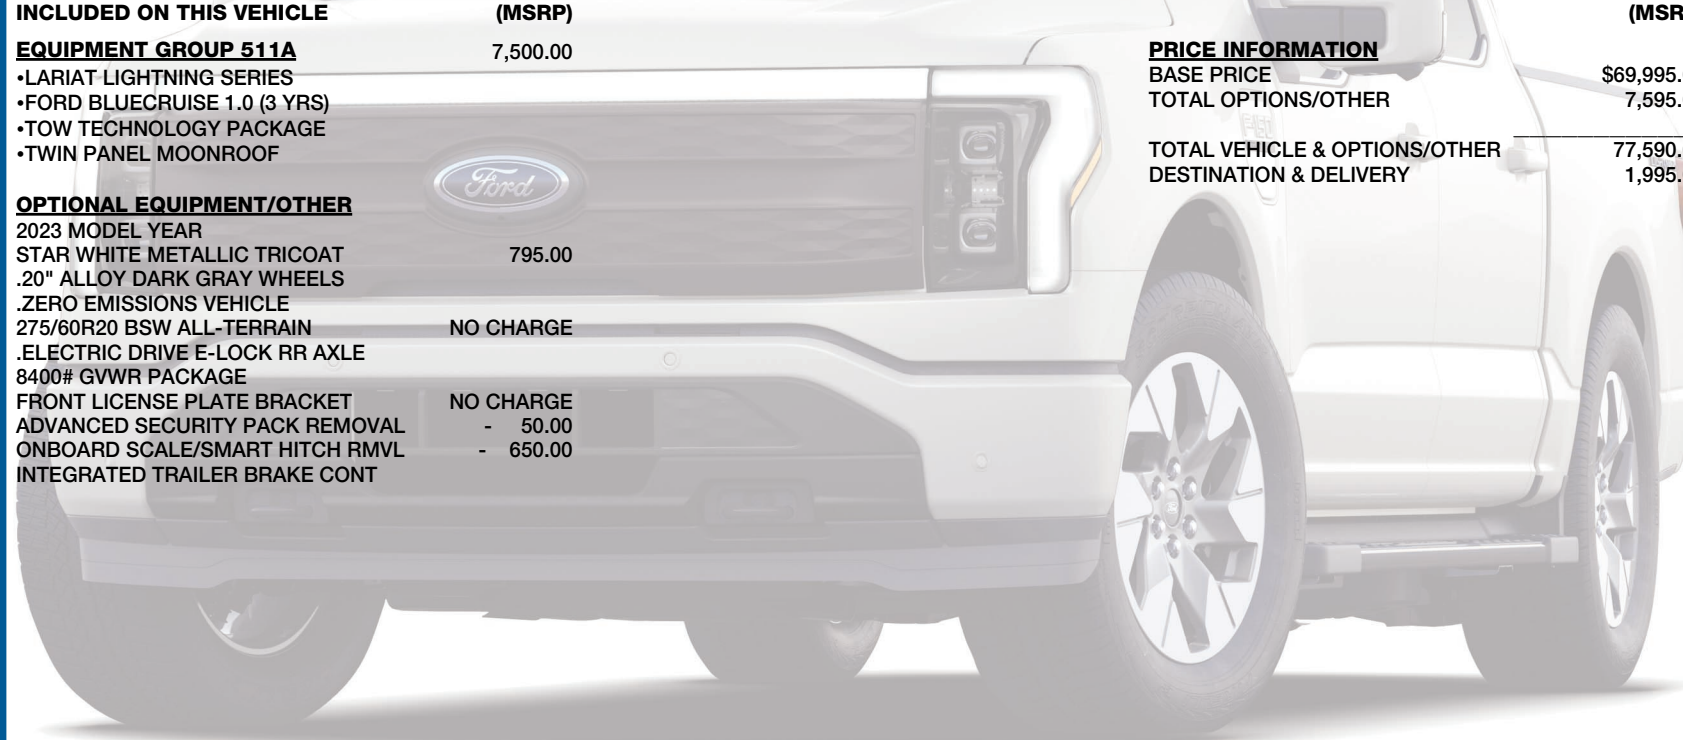

SAFETY/SECURITY

- ADVANCED SECURITY PACK
- AIRBAGS - FRONT SEAT MOUNTED SIDE IMPACT
- AIRBAGS - SAFETY CANOPY@
- LED CTR HIGH MNT STOP LAMP
- PERIMETER ALARM
- SOS POST-CRASH ALERT SYSTM™

WARRANTY

- 3YR/36,000 BUMPER / BUMPER
- 5YR/60,000 POWERTRAIN
- 5YR/60,000 ROADSIDE ASSIST
- 5YR/60,000 SAFETY RESTRAINT SYS
- 8YR/100,000 ELECTRIC VEHICLE COMPONENTS

INCLUDED ON THIS VEHICLE

(MSRP)

EQUIPMENT GROUP 511A

7,500.00

- LARIAT LIGHTNING SERIES
- FORD BLUECRUISE 1.0 (3 YRS)
- TOW TECHNOLOGY PACKAGE
- TWIN PANEL MOONROOF

PRICE INFORMATION

BASE PRICE	$69,995.00
TOTAL OPTIONS/OTHER	7,595.00
TOTAL VEHICLE & OPTIONS/OTHER	77,590.00
DESTINATION & DELIVERY	1,995.00

OPTIONAL EQUIPMENT/OTHER

2023 MODEL YEAR	
STAR WHITE METALLIC TRICOAT	795.00
.20" ALLOY DARK GRAY WHEELS	
.ZERO EMISSIONS VEHICLE	
275/60R20 BSW ALL-TERRAIN	NO CHARGE
.ELECTRIC DRIVE E-LOCK RR AXLE	
8400# GVWR PACKAGE	
FRONT LICENSE PLATE BRACKET	NO CHARGE
ADVANCED SECURITY PACK REMOVAL	- 50.00
ONBOARD SCALE/SMART HITCH RMVL	- 650.00
INTEGRATED TRAILER BRAKE CONT	

EPA DOT

Fuel Economy and Environment

Electric Vehicle

Fuel Economy

70 MPGe
combined city/hwy

78 city
63 highway
48 kW-hrs per 100 miles

Standard Pickup Trucks range from 12 to 70 MPGe. The best vehicle rates 132 MPGe.

You save **$3,000** in fuel costs over 5 years compared to the average new vehicle.

Driving Range

Charge Time: **10.1** hours (240V)

Annual fuel cost

$1,000