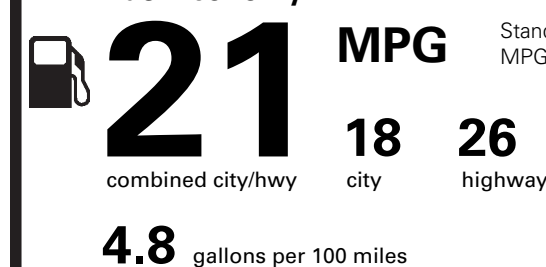

FUNCTIONAL

- 360 DEGREE CAMERA
- CRUISE CONTROL
- INTELLIGENT ACCESS W/PUSH BUTTON START
- LANE-KEEPING SYSTEM
- LINCOLN CONNECT - 4G MODEM WITH WIFI CAPABILITY
- LINCOLN DRIVE MODES
- PIANO KEY SHIFTER
- RAIN-SENSING WIPERS
- REMOTE KEYLESS ENTRY
- SECURICODE™ KEYLESS KEYPAD
- SYNC3® W/ VOICE ACT NAV

SAFETY/SECURITY

- ADVANCETRAC WITH RSC
- AIRBAGS - SAFETY CANOPY
- AIRBAGS-DRVR&PASS KNEE
- AIRBAGS-DUAL-STAGE FRONT
- AUTO HIGH BEAMS
- PERIMETER ALARM
- PERSONAL SAFETY SYSTEM™
- PRE-COLLISION ASSIST W/AEB
- TIRE PRESSURE MONITOR SYS

WARRANTY

- 4YR/50K MILE WARRANTY
- 4YR/50K PICKUPDELIVERY SVC
- 6YR/70K MI POWERTRAIN WARR

INCLUDED ON THIS VEHICLE

1. **EQUIPMENT GROUP 201A**
   •ELEMENTS PACKAGE PLUS
   •LINCOLN CO-PILOT 360 PLUS PKG

(MSRP)

3,930.00

OPTIONAL EQUIPMENT/OTHER

1. 2021 MODEL YEAR CERAMIC PEARL 695.00
   P275/40R22 107 W-RATED TIRES
   50 STATE EMISSIONS NO CHARGE
   22" MACH ALLOY WHL W/ORNAMENT 1,295.00
   CONVENIENCE PACKAGE 2,100.00
   LUXURY PACKAGE 3,300.00
   FULL REAR CONSOLE NO CHARGE
   CARGO AREA COVER 75.00
   FRONT LICENSE PLATE BRACKET NO CHARGE

PRICE INFORMATION

BASE PRICE	$56,940.00
TOTAL OPTIONS/OTHER	11,395.00
TOTAL VEHICLE & OPTIONS/OTHER	68,335.00
DESTINATION & DELIVERY	1,095.00

EPA DOT Fuel Economy and Environment

Gasoline Vehicle

Fuel Economy

Standard SUVs range from 13 to 101 MPG. The best vehicle rates 141 MPGe.

You spend **$2,250**

more in fuel costs over 5 years compared to the average new vehicle.

Annual fuel cost **$1,950**