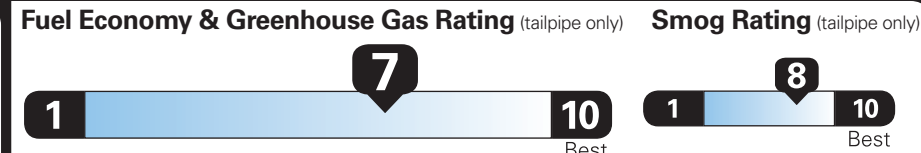

SAFETY/SECURITY

- ADVANCETRAC™ WITH RSC®
- AIRBAG - DRIVER KNEE
- AIRBAGS - DUAL STAGE FRONT
- AIRBAGS - FRONT SEAT MOUNTED SIDE IMPACT
- AIRBAGS - SAFETY CANOPY®
- LATCH CHILD SAFETY SYSTEM
- SOS POST-CRASH ALERT SYSTM™
- TIRE PRESSURE MONIT SYS

WARRANTY

- 3YR/36,000 BUMPER / BUMPER
- 5YR/60,000 ROADSIDE ASSIST
- 8YR/100,000 HYBRID UNIQUE COMPONENTS

INCLUDED ON THIS VEHICLE

(MSRP)

EQUIPMENT GROUP 400A

OPTIONAL EQUIPMENT/OTHER

- 225/60R18 100H A/S BSW TIRES
- 18" ROCK MET PAINTED WHEEL
- TECH PACKAGE #2 3,700.00
- .REVERSE BRAKE ASSIST
- .EVASIVE STEERING ASSIST
- .B&O SYS/10SPK CNCT NAV 1YR TR
- .LANE CENTERING ASSIST
- .REAR PARKING SENSORS
- .ADAPTIVE SPEED CONTROL
- .MEMORY PACKAGE
- .360 CAMERA W/SPLIT VIEW
- .WIRELESS CHARGING
- .10-WAY POWER DRIVER SEAT
- .POWER 6-WAY PASSENGER SEAT
- FRONT LICENSE PLATE BRACKET NO CHARGE

PRICE INFORMATION

BASE PRICE	$35,190.00
TOTAL OPTIONS/OTHER	3,700.00
TOTAL VEHICLE & OPTIONS/OTHER	38,890.00
DESTINATION & DELIVERY	1,495.00

EPA DOT Fuel Economy and Environment

Gasoline Vehicle

Fuel Economy

39 MPG
combined city/hwy

42 city

36 highway

2.6 gallons per 100 miles

Small SUVs range from 14 to 123 MPG. The best vehicle rates 140 MPGe.

You save **$2,750** in fuel costs over 5 years compared to the average new vehicle.

Annual fuel cost **$1,400**

This vehicle emits 225 grams CO₂ per mile. The best emits 0 grams per mile (tailpipe only). Producing and distributing fuel also create emissions; learn more at fueleconomy.gov.

Actual results will vary for many reasons, including driving conditions and how you drive and maintain your vehicle. The average new vehicle gets 28 MPG and costs $9,750 to fuel over 5 years. Cost estimates are based on 15,000 miles per year at $3.60 per gallon. MPGe is miles per gasoline gallon equivalent. Vehicle emissions are a significant cause of climate change and smog.

fueleconomy.gov

Calculate personalized estimates and compare vehicles

Smartphone QR Code™

GOVERNMENT 5-STAR SAFETY RATINGS

Overall Vehicle Score ★★★★★

Based on the combined ratings of frontal, side and rollover. Should ONLY be compared to other vehicles of similar size and weight.

Frontal Crash Driver Passenger ★★★★★

Based on the risk of injury in a frontal impact. Should ONLY be compared to other vehicles of similar size and weight.

Side Crash Front seat Rear seat ★★★★★

Based on the risk of injury in a side impact.

Rollover ★★★★★

Based on the risk of rollover in a single-vehicle crash.

Star ratings range from 1 to 5 stars (★★★★★), with 5 being the highest. Source: National Highway Traffic Safety Administration (NHTSA). www.safercar.gov or 1-888-327-4236

FordPass Connect™

Download the FordPass™ app* and you can:

1. **Access Vehicle Control Features**
2. Remotely start, lock and unlock your vehicle.
   - Locate your vehicle and check approximate fuel range.
   - Receive vehicle health alerts.

1. **Activate 4G LTE Wi-Fi Hotspot**
2. New vehicles include a 3-month or 3GB data (whichever comes first) Wi-Fi trial.
   - Connect up to ten Wi-Fi-equipped devices.

The FordPass Connect™ modem is active and sending vehicle data (e.g., diagnostics) to Ford. See in-vehicle Settings for connectivity options.

Insist on Ford Protect! The only extended service plan fully backed by Ford and honored at every Ford dealership in the U.S., Canada and Mexico. See your Ford dealer or visit www.FordOwner.com.

WARNING: Operating, servicing and maintaining a passenger vehicle, pickup truck, van, or off-road vehicle can expose you to chemicals including engine exhaust, carbon monoxide, phthalates, and lead, which are known to the State of California to cause cancer and birth defects or other reproductive harm. To minimize exposure, avoid breathing exhaust, do not idle the engine except as necessary, service your vehicle in a well-ventilated area and wear gloves or wash your hands frequently when servicing your vehicle. For more information go to www.P65Warnings.ca.gov/passenger-vehicle.

SCAN OR TEXT 1FRUA51984 TO 48028

Msg & Data rates may apply. Text HELP for help

www.ford.com/help/privacy-terms/

RAMP ONE	CR4B	CONVOY	TOTAL MSRP $40,385.00
RAMP TWO	ITEM #: 56-2579 O/T 2