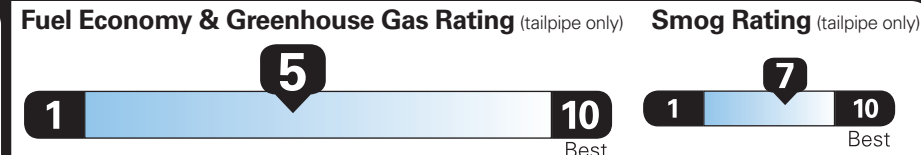

This vehicle emits 356 grams CO₂ per mile. The best emits 0 grams per mile (tailpipe only). Producing and distributing fuel also create emissions; learn more at fueleconomy.gov.

Actual results will vary for many reasons, including driving conditions and how you drive and maintain your vehicle. The average new vehicle gets 28 MPG and costs $9,750 to fuel over 5 years. Cost estimates are based on 15,000 miles per year at $3.60 per gallon. MPGe is miles per gasoline gallon equivalent. Vehicle emissions are a significant cause of climate change and smog.

fueleconomy.gov

Calculate personalized estimates and compare vehicles

Smartphone QR Code™

GOVERNMENT 5-STAR SAFETY RATINGS

Overall Vehicle Score ★★★★★

Based on the combined ratings of frontal, side and rollover. Should ONLY be compared to other vehicles of similar size and weight.

Frontal Crash Driver Passenger ★★★★★

Based on the risk of injury in a frontal impact. Should ONLY be compared to other vehicles of similar size and weight.

Side Crash Front seat Rear seat ★★★★★

Based on the risk of injury in a side impact.

Rollover ★★★★★

Based on the risk of rollover in a single-vehicle crash.

Star ratings range from 1 to 5 stars (★★★★★), with 5 being the highest. Source: National Highway Traffic Safety Administration (NHTSA). www.safercar.gov or 1-888-327-4236

THE LINCOLN WAY™ APP

Your Dashboard of Services & Features

1. Download the Lincoln Way app* and you can:
2. Remotely start, lock and unlock your vehicle
   - Locate your vehicle and check approximate fuel range
   - Receive vehicle health alerts

The Lincoln Connect™ modem is active and sending vehicle data (e.g., diagnostics) to Lincoln. See in-vehicle Settings for connectivity options.

Lincoln Protect™

Insist on Lincoln Protect! The only extended service plan fully backed by Lincoln and honored at every Lincoln dealership in the U.S., Canada and Mexico. See your Lincoln dealer or visit www.LincolnOwner.com

WARNING: Operating, servicing and maintaining a passenger vehicle, pickup truck, van, or off-road vehicle can expose you to chemicals including engine exhaust, carbon monoxide, phthalates, and lead, which are known to the State of California to cause cancer and birth defects or other reproductive harm. To minimize exposure, avoid breathing exhaust, do not idle the engine except as necessary, service your vehicle in a well-ventilated area and wear gloves or wash your hands frequently when servicing your vehicle. For more information go to www.P65Warnings.ca.gov/passenger-vehicle.

SCAN OR TEXT 5LRUL06158 TO 59173

Msg & Data rates may apply. Text HELP for help

www.lincoln.com/help/privacy-terms/

RAMP ONE	CONVOY
CT18	
RAMP TWO	ITEM #: 22-S200 O/T 2

TOTAL MSRP $51,900.00

LINCOLN AUTOMOTIVE FINANCIAL SERVICES

Whether you decide to lease or finance your vehicle, you'll find the choices that are right for you. See your Lincoln Dealer for details or visit www.lincolnaf.com.

RA021 N RD 2X 425 000213 01 02 24