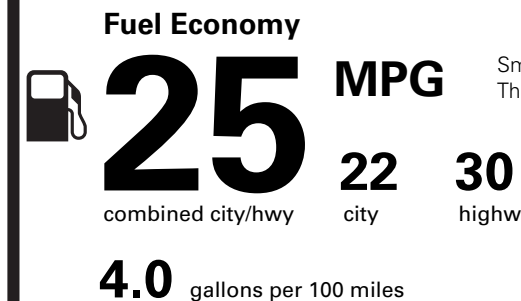

SAFETY/SECURITY

- ADVANCETRAC™ WITH RSC
- AIR BAG - DRIVER KNEE
- AIRBAGS-DUAL-STAGE FRONT
- AIRBAGS - SIDE IMPACT / CURTAINS
- AUTO HIGH BEAMS
- PRE-COLLISION ASSIST W/AEB
- SECURILOCK® PASSIVE ANTI-THEFT SYSTEM
- SOS POST CRASH SYSTEM

WARRANTY

- 4YR/50K MILE WARRANTY
- 4YR/50K PICKUPDELIVERY SVC
- 6YR/70K MI POWERTRAIN WA

INCLUDED ON THIS VEHICLE

(MSRP)

EQUIPMENT GROUP 201A

2,940.00

- RAIN SENSING WIPERS
- WINDSHIELD WIPER DE-ICER
- HEATED/VENTILATED D/P SEATS
- HEATED STEERING WHEEL
- WIRELESS CHARGING PAD
- LINCOLN CO-PILOT360 2.1 VISIO
- 360 DEGREE CAMERA
- FRONT PARKING SENSORS
- REAR PARKING SENSORS

OPTIONAL EQUIPMENT/OTHER

- 2024 MODEL YEAR
- PRISTINE WHITE MET 3C 750.00
- REVERSE BRAKE ASSIST
- 245/45R20 99V A/S BSW TIRES
- PANORAMIC VISTA RF W/PWR SHADE 1,700.00
- JET APPEARANCE PACKAGE 2,000.00
- ROOF RACK-BLACK W/O CROSSBARS
- 20" BLACK ALUMINUM WHEEL
- FRONT LICENSE PLATE BRACKET NO CHARGE

PRICE INFORMATION

BASE PRICE	$43,115.00
TOTAL OPTIONS/OTHER	7,390.00
TOTAL VEHICLE & OPTIONS/OTHER	50,505.00
DESTINATION & DELIVERY	1,395.00

EPA DOT Fuel Economy and Environment

Gasoline Vehicle

Small SUVs range from 14 to 123 MPG. The best vehicle rates 140 MPG.

You spend $1,000 more in fuel costs over 5 years compared to the average new vehicle.

Annual fuel cost $2,150