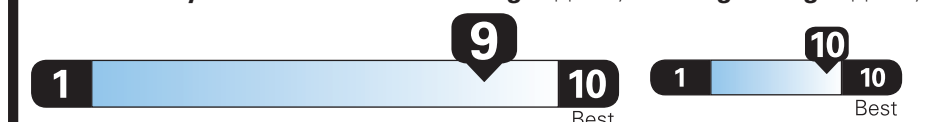

Driving Range

Charge Time: **10.1** hours (240V)

Annual fuel cost

\$1,000

Fuel Economy & Greenhouse Gas Rating (tailpipe only) Smog Rating (tailpipe only)

This vehicle emits 0 grams CO2 per mile. The best emits 0 grams per mile (tailpipe only). Does not include emissions from generating electricity, learn more at fueleconomy.gov.