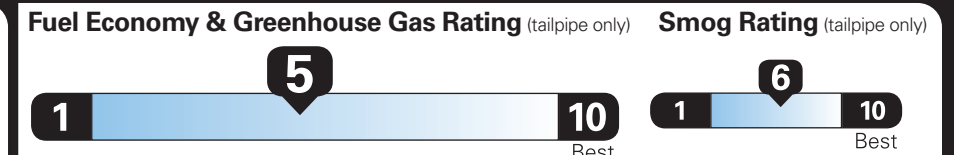

Fuel Economy and Environment

Gasoline Vehicle

Fuel Economy

25 MPG
combined city/hwy

22 city
29 highway

4.0 gallons per 100 miles

Small Pickup Trucks range from 18 to 37 MPG. The best vehicle rates 140 MPGe.

You spend
$1,000
more in fuel costs
over 5 years
compared to the
average new vehicle.

Annual fuel cost
$2,150