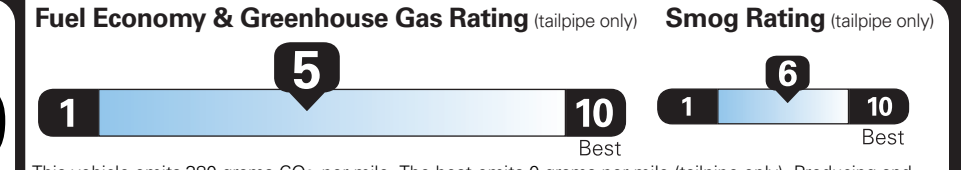

SAFETY/SECURITY

- ADVANCETRAC™ WITH RSC®
- AIRBAG-DRIVER/PASS KNEE
- AIRBAGS - DUAL STAGE FRONT
- AIRBAGS - FRONT SEAT MOUNTED SIDE IMPACT
- AIRBAGS - SAFETY CANOPY®
- INDIV TIRE PRESS MONIT SYS
- LATCH CHILD SAFETY SYSTEM
- PERSONAL SAFETY SYSTEM™
- SECURILOCK® ANTI-THEFT SYS
- SOS POST-CRASH ALERT SYS™

WARRANTY

- 3YR/36,000 BUMPER / BUMPER
- 5YR/60,000 POWERTRAIN
- 5YR/60,000 ROADSIDE ASSIST

INCLUDED ON THIS VEHICLE	(MSRP)	PRICE INFORMATION	(MSRP)
EQUIPMENT GROUP 201A		BASE PRICE	$39,345.00
OPTIONAL EQUIPMENT/OTHER		TOTAL OPTIONS/OTHER	4,035.00
2022 MODEL YEAR		TOTAL VEHICLE & OPTIONS/OTHER	43,380.00
STAR WHITE	795.00	DESTINATION & DELIVERY	1,495.00
.18" SPLT-SPK SLVR PTD ALUM WH			
245/60R18 A/S BSW TIRES			
TIRE INFT/SLNT KIT NO SPR INC			
HEATED STEERING WHEEL	350.00		
CONVENIENCE PACKAGE	1,295.00		
.PERIMETER ALARM			
.POWER LIFTGATE			
.REMOTE START SYSTEM			
.UNIVERSAL GARAGE DOOR OPENER			
.WIRELESS CHARGING PAD			
50 STATE EMISSIONS	NO CHARGE		
PANORAMIC VISTA ROOF	1,595.00		
FRONT LICENSE PLATE BRACKET	NO CHARGE		

EPA DOT Fuel Economy and Environment

Gasoline Vehicle

Fuel Economy

23 MPG
combined city/hwy

21 city
28 highway

4.3 gallons per 100 miles

Small SUVs range from 14 to 129 MPG. The best vehicle rates 142 MPGe.

You spend **$1,250** more in fuel costs over 5 years compared to the average new vehicle.

Annual fuel cost **$1,550**

Actual results will vary for many reasons, including driving conditions and how you drive and maintain your vehicle. The average new vehicle gets 27 MPG and costs $6,500 to fuel over 5 years. Cost estimates are based on 15,000 miles per year at $2.35 per gallon. MPGe is miles per gasoline gallon equivalent. Vehicle emissions are a significant cause of climate change and smog.

fueleconomy.gov

Calculate personalized estimates and compare vehicles

GOVERNMENT 5-STAR SAFETY RATINGS

Overall Vehicle Score ★★★★★
Based on the combined ratings of frontal, side and rollover. Should ONLY be compared to other vehicles of similar size and weight.

Frontal Crash Driver Passenger ★★★★★
Based on the risk of injury in a frontal impact. Should ONLY be compared to other vehicles of similar size and weight.

Side Crash Front seat Rear seat ★★★★★
Based on the risk of injury in a side impact.

Rollover ★★★★★
Based on the risk of rollover in a single-vehicle crash.

Star ratings range from 1 to 5 stars (★★★★★), with 5 being the highest. Source: National Highway Traffic Safety Administration (NHTSA). www.safercar.gov or 1-888-327-4236

2FMPK4J97NBA85269

WARNING: Operating, servicing and maintaining a passenger vehicle, pickup truck, van, or off-road vehicle can expose you to chemicals including engine exhaust, carbon monoxide, phthalates, and lead, which are known to the State of California to cause cancer and birth defects or other reproductive harm. To minimize exposure, avoid breathing exhaust, do not idle the engine except as necessary, service your vehicle in a well-ventilated area and wear gloves or wash your hands frequently when servicing your vehicle. For more information go to www.P65Warnings.ca.gov/passenger-vehicle.

SCAN OR TEXT 2FNBA85269 TO 48028

Msg & Data rates may apply. Text HELP for help

www.ford.com/help/privacy-terms/

RAMP ONE		CONVOY	ITEM #: 16-0517 O/T 2	FORD CREDIT
CJ60				
RAMP TWO				

TOTAL MSRP $44,875.00

Whether you decide to lease or finance your vehicle, you'll find the choices that are right for you. See your dealer for details or visit www.ford.com/finance.

This label is affixed pursuant to the Federal Automobile Information Disclosure Act. Gasoline, License, and Title Fees, State and Local taxes are not included. Dealer installed options or accessories are not included unless listed above.

NH181 N RB 2X 250 000077 08 18 22