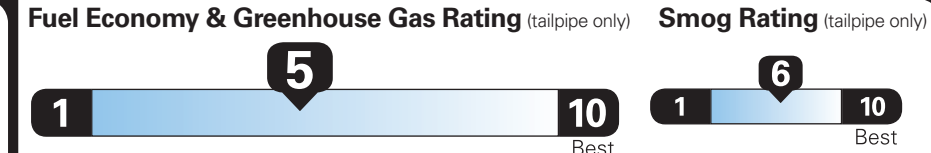

SAFETY/SECURITY

- ADVANCETRAC™ WITH RSC®
- AIRBAG-DRIVER/PASS KNEE
- AIRBAGS - DUAL STAGE FRONT
- AIRBAGS - FRONT SEAT MOUNTED SIDE IMPACT
- AIRBAGS - SAFETY CANOPY®
- INDIV TIRE PRESS MONIT SYS
- LATCH CHILD SAFETY SYSTEM
- PERSONAL SAFETY SYSTEM™
- SECURILOCK® ANTI-THEFT SYS
- SOS POST-CRASH ALERT SYS™

WARRANTY

- 3YR/36,000 BUMPER / BUMPER
- 5YR/60,000 POWERTRAIN
- 5YR/60,000 ROADSIDE ASSIST

INCLUDED ON THIS VEHICLE

(MSRP)

EQUIPMENT GROUP 201A

OPTIONAL EQUIPMENT/OTHER

2024 MODEL YEAR	
STONE BLUE METALLIC	495.00
245/60R18 A/S BSW TIRES	
ROOF-RACK SIDE RAILS - SILVER	165.00
CONVENIENCE PACKAGE	1,250.00
.PERIMETER ALARM	
.POWER LIFTGATE	
.REMOTE START SYSTEM	
.UNIVERSAL GARAGE DOOR OPENER	
.WIRELESS CHARGING PAD	
50 STATE EMISSIONS	NO CHARGE
MINI SPARE WHL/TIRE	100.00
18" BRT MCH ALM WHL W/PTD PKT	895.00
FRONT LICENSE PLATE BRACKET	NO CHARGE

PRICE INFORMATION

BASE PRICE	$39,665.00
TOTAL OPTIONS/OTHER	2,905.00
TOTAL VEHICLE & OPTIONS/OTHER	42,570.00
DESTINATION & DELIVERY	1,495.00

EPA DOT Fuel Economy and Environment

Gasoline Vehicle

Fuel Economy

23 MPG
combined city/hwy

21 city
28 highway

4.3 gallons per 100 miles

Small SUVs range from 14 to 123 MPG. The best vehicle rates 140 MPGe.

You spend $2,000

more in fuel costs over 5 years compared to the average new vehicle.

Annual fuel cost $2,350

This vehicle emits 380 grams CO₂ per mile. The best emits 0 grams per mile (tailpipe only). Producing and distributing fuel also create emissions; learn more at fueleconomy.gov.

Actual results will vary for many reasons, including driving conditions and how you drive and maintain your vehicle. The average new vehicle gets 28 MPG and costs $9,750 to fuel over 5 years. Cost estimates are based on 15,000 miles per year at $3.60 per gallon. MPGe is miles per gasoline gallon equivalent. Vehicle emissions are a significant cause of climate change and smog.

fueleconomy.gov

Calculate personalized estimates and compare vehicles

GOVERNMENT 5-STAR SAFETY RATINGS

Overall Vehicle Score ★★★★★

Based on the combined ratings of frontal, side and rollover. Should ONLY be compared to other vehicles of similar size and weight.

Frontal Crash Driver Passenger ★★★★★

Based on the risk of injury in a frontal impact. Should ONLY be compared to other vehicles of similar size and weight.

Side Crash Front seat Rear seat ★★★★★

Based on the risk of injury in a side impact.

Rollover ★★★★★

Based on the risk of rollover in a single-vehicle crash.

Star ratings range from 1 to 5 stars (★★★★★), with 5 being the highest.

Source: National Highway Traffic Safety Administration (NHTSA).
www.safercar.gov or 1-888-327-4236

FordPass Connect™

Download the FordPass™ app* and you can:

1. **Access Vehicle Control Features**
2. Remotely start, lock and unlock your vehicle.
   - Locate your vehicle and check approximate fuel range.
   - Receive vehicle health alerts.

1. **Activate 4G LTE Wi-Fi Hotspot**
2. New vehicles include a 3-month or 3GB data (whichever comes first) Wi-Fi trial.
   - Connect up to ten Wi-Fi-equipped devices.

The FordPass Connect™ modem is active and sending vehicle data (e.g., diagnostics) to Ford. See in-vehicle Settings for connectivity options.

Insist on Ford Protect! The only extended service plan fully backed by Ford and honored at every Ford dealership in the U.S., Canada and Mexico. See your Ford dealer or visit www.FordOwner.com.

WARNING: Operating, servicing and maintaining a passenger vehicle, pickup truck, van, or off-road vehicle can expose you to chemicals including engine exhaust, carbon monoxide, phthalates, and lead, which are known to the State of California to cause cancer and birth defects or other reproductive harm. To minimize exposure, avoid breathing exhaust, do not idle the engine except as necessary, service your vehicle in a well-ventilated area and wear gloves or wash your hands frequently when servicing your vehicle. For more information go to www.P65Warnings.ca.gov/passenger-vehicle.

SCAN OR TEXT 2FRBA93621 TO 48028

Msg & Data rates may apply. Text HELP for help

www.ford.com/help/privacy-terms/

RAMP ONE		TOTAL MSRP $44,065.00
RA5B		
RAMP TWO	RAIL	Whether you decide to lease or finance your vehicle, you'll find the choices that are right for you. See your dealer for details or visit www.ford.com/finance.
	ITEM #: 52-S100 O/T 2