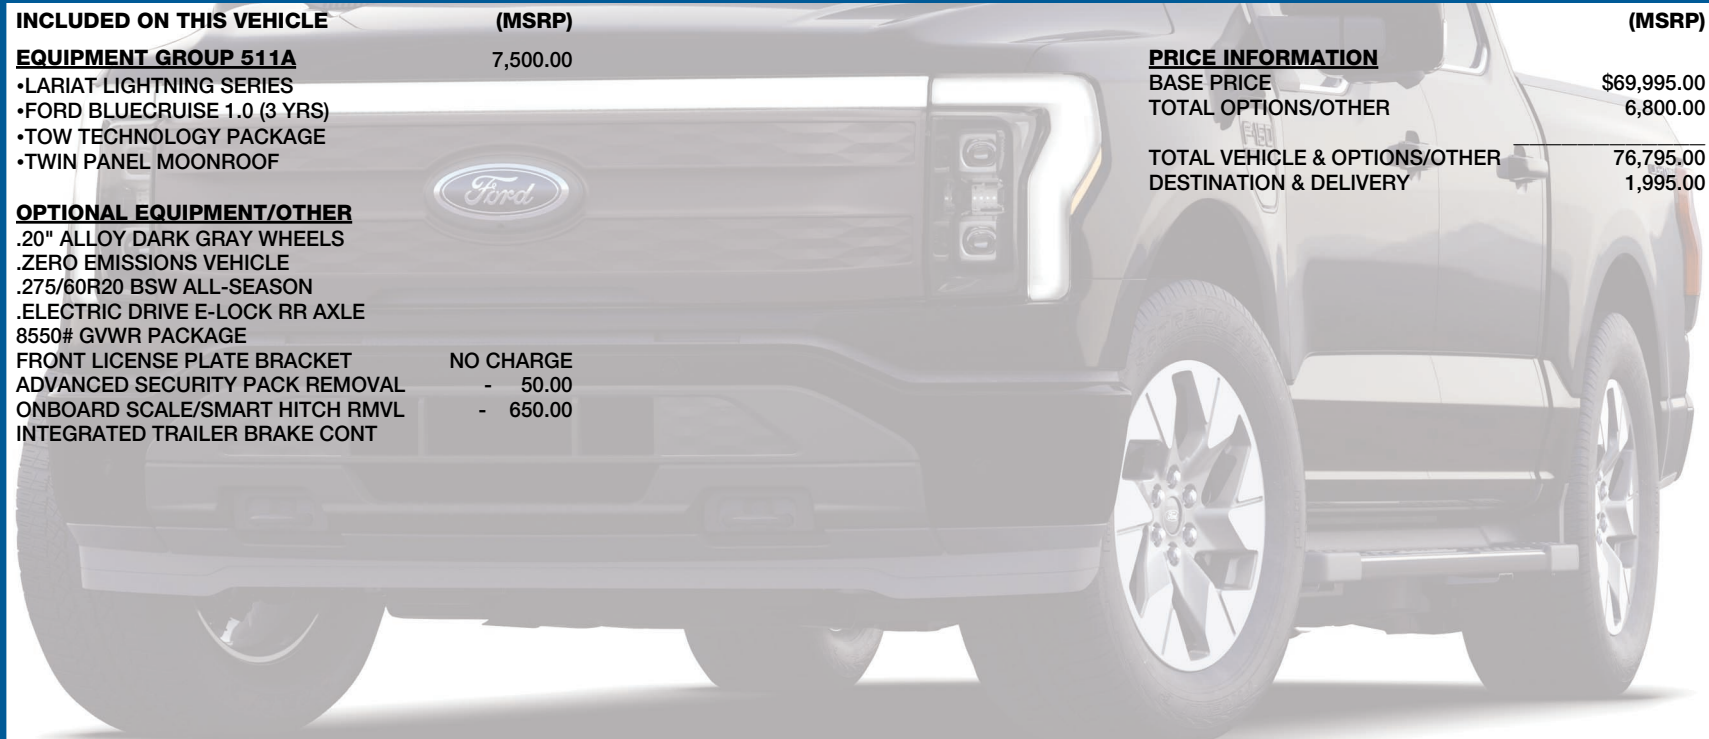

FUNCTIONAL

- 360-DEGREE CAMERA
- B&O SOUND SYSTEM, 8 SPKR
- BLIS W/CROSS-TRAFFIC ALERT
- CLASS IV TRAILER HITCH
- EVASIVE STEERING ASSIST
- FORDPASS CONNECT™ 4G HOTSPOT TELEMATICS MODEM
- FORWARD SENSING SYSTEM
- INTELL ADAPT CRUISE CTRL
- LANE-KEEPING SYSTEM
- POST-COLLISION BRAKING
- PRE-COLLISION ASSIST W/AEB
- SECURICODE, KEYLESS ENTRY
- SELECTABLE DRIVE MODES
- SYNC@4A W/EVR & 15.5" SCR N

SAFETY/SECURITY

- ADVANCED SECURITY PACK
- AIRBAGS - FRONT SEAT MOUNTED SIDE IMPACT
- AIRBAGS - SAFETY CANOPY@
- LED CTR HIGH MNT STOP LAMP
- PERIMETER ALARM
- SOS POST-CRASH ALERT SYSTM™

WARRANTY

- 3YR/36,000 BUMPER / BUMPER
- 5YR/60,000 POWERTRAIN
- 5YR/60,000 ROADSIDE ASSIST
- 5YR/60,000 SAFETY RESTRAINT SYS
- 8YR/100,000 ELECTRIC VEHICLE COMPONENTS

INCLUDED ON THIS VEHICLE

(MSRP)

EQUIPMENT GROUP 511A

7,500.00

- LARIAT LIGHTNING SERIES
- FORD BLUECRUISE 1.0 (3 YRS)
- TOW TECHNOLOGY PACKAGE
- TWIN PANEL MOONROOF

PRICE INFORMATION

BASE PRICE	$69,995.00
TOTAL OPTIONS/OTHER	6,800.00
TOTAL VEHICLE & OPTIONS/OTHER	76,795.00
DESTINATION & DELIVERY	1,995.00

OPTIONAL EQUIPMENT/OTHER

.20" ALLOY DARK GRAY WHEELS	
.ZERO EMISSIONS VEHICLE	
.275/60R20 BSW ALL-SEASON	
.ELECTRIC DRIVE E-LOCK RR AXLE	
8550# GVWR PACKAGE	
FRONT LICENSE PLATE BRACKET	NO CHARGE
ADVANCED SECURITY PACK REMOVAL	- 50.00
ONBOARD SCALE/SMART HITCH RMVL	- 650.00
INTEGRATED TRAILER BRAKE CONT	

EPA DOT

Fuel Economy and Environment

Electric Vehicle

Fuel Economy

70 MPGe
combined city/hwy

Standard Pickup Trucks range from 12 to 70 MPGe. The best vehicle rates 132 MPGe.

You save **$3,000** in fuel costs over 5 years compared to the average new vehicle.

78 city 63 highway 48 kW-hrs per 100 miles

Driving Range

Charge Time: 10.1 hours (240V)

Annual fuel cost

$1,000