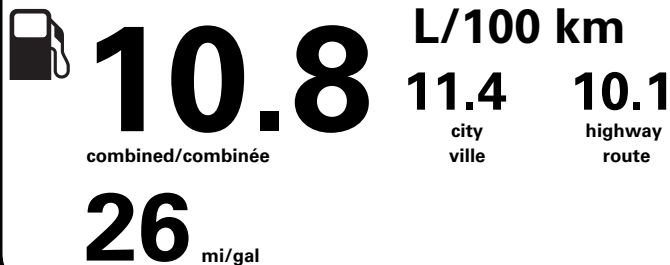

(MSRP)*

LARIAT BLACK PACKAGE SEAT

3,955.00

(MSRP)*

NO CHARGE

PRICE INFORMATION

BASE PRICE	$80,495.00
TOTAL OPTIONS/OTHER	16,860.00
TOTAL VEHICLE & OPTIONS/OTHER DESTINATION & DELIVERY	97,355.00 2,295.00

TOTAL BEFORE REDUCTIONS	99,650.00
LARIAT SERIES DISCOUNT	- 1,750.00
LAR BLACK PACK DISCOUNT	- 500.00

TOTAL REDUCTIONS - 2,250.00

"THIS VEH. NOT INTENDED FOR SALE OR REGISTRATION IN US" RETAIL PRICES EXCLUDE GST/HST

TOTAL MSRP $97,400.00

* MANUFACTURER'S SUGGESTED RETAIL PRICE = MSRP

* NOTE: THIS PRICE HAS BEEN DEVELOPED AS A GUIDE. DEALERS MAY SELL FOR LESS AND ARE NOT UNDER ANY OBLIGATION TO ACCEPT THIS SUGGESTED RETAIL PRICE.

RAMP ONE/ TERMINAL UN

CA68

RAMP TWO/ TERMINAL DEUX

FINAL ASSEMBLY PLANT/ USINE DE MONTAGE

DEARBORN

METHOD OF TRANSP/ MODE DE TRANSPORT

CONVOY

ITEM #: **B7-3066 O/T 2**

RC271 N RE 2X 440 000545 03 27 24

Gasoline Vehicle
Véhicule à essence

Fuel Consumption / Consommation de carburant

Annual fuel **COST**
for an annual distance of 20,000 km, and an average fuel price of $1.45 per litre

$ 3 132

Coût annuel en carburant

pour une distance annuelle de 20 000 km, et un prix moyen du carburant de 1,45 $ par litre

Standard pickup trucks range from /
Les camionnettes ordinaires font entre
3.2 - 19.8 L_e/100 km

L_e is gasoline litre equivalent
L_e signifie litre équivalent d'essence

Carbon Dioxide Rating / Indice de dioxyde de carbone

Tailpipe emissions only / Émissions du tuyau d'échappement seulement

Smog Rating / Indice de Smog

Estimates are based on Government of Canada approved criteria and testing methods. Vehicle's actual fuel consumption will vary.

Estimations établies selon des méthodes d'essai et des critères approuvés par le gouvernement du Canada. La consommation de carburant réelle du véhicule variera.

For more information visit

vehicles.nrcan.gc.ca

Pour plus d'information visitez

vehicules.nrcan.gc.ca

**U.S. GOVERNMENT SAFETY RATINGS
COTES DE SÉCURITÉ DU GOUVERNEMENT AMÉRICAIN**

Overall Vehicle Score / Cote globale du véhicule	★★★★★
Frontal Crash / Collision frontale	★★★★★
Side Crash / Collision latérale	★★★★★
Rollover / Capotage	★★★★

Star ratings range from 1 to 5 stars (*****), with 5 being the highest. Les cotes varient de 1 à 5 étoiles (*****), 5 étant la cote la plus élevée.

Source: U.S. National Highway Traffic Safety Administration
For more information / Pour de plus amples renseignements
www.safercar.gov

1FTFW5LD2RFA66712

FordPass Connect™

Download the FordPass™ app* and you can:

- Access Vehicle Control Features
- Remotely start, lock and unlock your vehicle.
- Locate your vehicle and check approximate fuel range.
- Receive vehicle health alerts.

Activate 4G LTE Wi-Fi Hotspot

- New vehicles include a 3-month or 3GB data (whichever comes first) Wi-Fi trial.
- Connect up to ten Wi-Fi-equipped devices.

Ask your sales consultant for more details.

Scan code not operational at this time

FOR PLANT USE ONLY

Insist on Ford Protect! The only extended service plan fully backed by Ford and honored at every Ford dealership in the US and Canada. See your Ford dealer for additional details, or visit www.ford.ca for more information.

Personalize your vehicle with Ford Custom Accessories. Genuine Ford Accessories are engineered for your vehicle and can be included under the Ford New Vehicle Limited Warranty. Certain conditions, limitations and exclusions apply. See your Dealer for details.