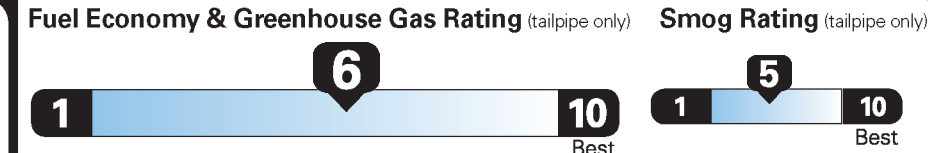

FUNCTIONAL

- 4.2" LCD CTR STACK SCREEN
- AM/FM, MP3, 6-SPEAKERS
- AUTO START STOP TECH
- BRAKES, 4-WHEEL DISC/ABS
- FORDPASS™ CONNECT 4GWI-FI HOTSPOT TELEMATICS MODEM
- HILL START ASSIST
- MYKEY®
- POWER STEERING W/EPAS
- REAR VIEW CAMERA
- REMOTE KEYLESS ENTRY
- SYNC® WITH APPLINK®

SAFETY/SECURITY

- ADVANCETRAC® WITH RSC®
- AIRBAG-DRIVER/PASS KNEE
- AIRBAGS - DUAL STAGE FRONT
- AIRBAGS - SAFETY CANOPY®
- FRT-PASS SENSING SYSTEM
- INDIV TIRE PRESS MONIT SYS
- LATCH CHILD SAFETY SYSTEM
- SECURILOCK® ANTI-THEFT SYS
- SIDE AIRBAGS
- SOS POST-CRASH ALERT SYS™

WARRANTY

- 3YR/36,000 BUMPER / BUMPER
- 5YR/60,000 POWERTRAIN
- 5YR/60,000 ROADSIDE ASSIST

INCLUDED ON THIS VEHICLE

(MSRP)

OPTIONAL EQUIPMENT/OTHER

- .EQUIPMENT GROUP 100A
- .16" LOW GLOSS MAG ALUM WHEELS
- .P205/60R16 A/S BSW TIRES
- 50 STATE EMISSIONS
- FRONT LICENSE PLATE BRACKET

NO CHARGE
NO CHARGE

PRICE INFORMATION

BASE PRICE	$19,995.00
TOTAL OPTIONS/OTHER	
TOTAL VEHICLE & OPTIONS/OTHER	19,995.00
DESTINATION & DELIVERY	1,245.00

EPA DOT Fuel Economy and Environment

Gasoline Vehicle

Fuel Economy

28 MPG
combined city/hwy

27 city

29 highway

3.6 gallons per 100 miles

Small SUVs range from 16 to 120 MPG. The best vehicle rates 141 MPGe.

You save $250
in fuel costs over 5 years compared to the average new vehicle.

Annual fuel cost $1,450

This vehicle emits 318 grams CO₂ per mile. The best emits 0 grams per mile (tailpipe only). Producing and distributing fuel also create emissions; learn more at fueleconomy.gov.

Actual results will vary for many reasons, including driving conditions and how you drive and maintain your vehicle. The average new vehicle gets 27 MPG and costs $7,500 to fuel over 5 years. Cost estimates are based on 15,000 miles per year at $2.70 per gallon. MPGe is miles per gasoline gallon equivalent. Vehicle emissions are a significant cause of climate change and smog.

fueleconomy.gov

Calculate personalized estimates and compare vehicles

GOVERNMENT 5-STAR SAFETY RATINGS

Overall Vehicle Score ★★★★★
Based on the combined ratings of frontal, side and rollover. Should ONLY be compared to other vehicles of similar size and weight.

Frontal Crash ★★★★★
Driver Passenger
Based on the risk of injury in a frontal impact. Should ONLY be compared to other vehicles of similar size and weight.

Side Crash ★★★★★
Front seat Rear seat
Based on the risk of injury in a side impact.

Rollover ★★★★★
Based on the risk of rollover in a single-vehicle crash.

Star ratings range from 1 to 5 stars (★★★★★), with 5 being the highest. Source: National Highway Traffic Safety Administration (NHTSA).
www.safercar.gov or 1-888-327-4236

MAJ3S2FE3MC425082

WARNING: Operating, servicing and maintaining a passenger vehicle, pickup truck, van, or off-road vehicle can expose you to chemicals including engine exhaust, carbon monoxide, phthalates, and lead, which are known to the State of California to cause cancer and birth defects or other reproductive harm. To minimize exposure, avoid breathing exhaust, do not idle the engine except as necessary, service your vehicle in a well-ventilated area and wear gloves or wash your hands frequently when servicing your vehicle. For more information go to www.P65Warnings.ca.gov/passenger-vehicle.

SCAN OR TEXT MAMC425082TD 48028

Msg & Data rates may apply. Text HELP for help

www.ford.com/help/privacy-terms/

RAMP ONE	CF7X	CONVOY	TOTAL MSRP $21,240.00
RAMP TWO			
	ITEM #:	52-0002 O/T 2	Whether you decide to lease or finance your vehicle, you'll find the choices that are right for you. See your dealer for details or visit www.ford.com/finance.

This label is affixed pursuant to the Federal Automobile Information Disclosure Act. Gasoline, License, and Title Fees, State and Local taxes are not included. Dealer installed options or accessories are not included unless listed above.

ME113 N RBB2X 120 000467 05 11 21