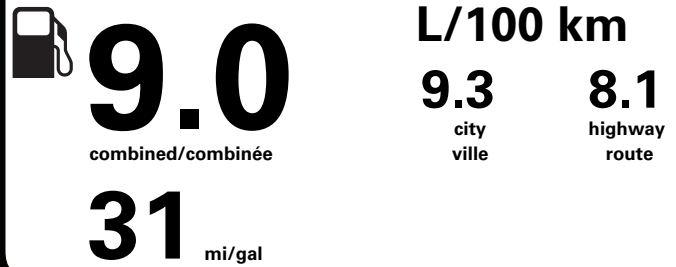

Fuel Consumption / Consommation de carburant

Annual fuel **COST**
for an annual distance of 20,000 km, and an average fuel price of $1.45 per litre

$ 2 610

Coût annuel en carburant

pour une distance annuelle de 20 000 km, et un prix moyen du carburant de 1,45 $ par litre

Small SUVs range from /
Les petits VUS font entre

1.9 - 16.5 L_e/100 km

L_e is gasoline litre equivalent
L_e signifie litre équivalent d'essence

Carbon Dioxide Rating / Indice de dioxyde de carbone

Tailpipe emissions only / Émissions du tuyau d'échappement seulement

Smog Rating / Indice de Smog

Estimates are based on Government of Canada approved criteria and testing methods. Vehicle's actual fuel consumption will vary.

Estimations établies selon des méthodes d'essai et des critères approuvés par le gouvernement du Canada. La consommation de carburant réelle du véhicule variera.

For more information visit

vehicles.nrcan.gc.ca

Pour plus d'information visitez

vehicules.nrcan.gc.ca

U.S. GOVERNMENT SAFETY RATINGS
COTES DE SÉCURITÉ DU GOUVERNEMENT AMÉRICAIN

Overall Vehicle Score / Cote globale du véhicule	★★★★★
Frontal Crash / Collision frontale	★★★★★
Side Crash / Collision latérale	★★★★★
Rollover / Capotage	★★★★

Star ratings range from 1 to 5 stars (*****), with 5 being the highest. Les cotes varient de 1 à 5 étoiles (*****), 5 étant la cote la plus élevée.

Source: U.S. National Highway Traffic Safety Administration
For more information / Pour de plus amples renseignements
www.safercar.gov

3FMCR9B6XRRE59098

Insist on Ford Protect! The only extended service plan fully backed by Ford and honored at every Ford dealership in the US and Canada. See your Ford dealer for additional details, or visit www.ford.ca for more information.

Personalize your vehicle with Ford Custom Accessories. Genuine Ford Accessories are engineered for your vehicle and can be included under the Ford New Vehicle Limited Warranty. Certain conditions, limitations and exclusions apply. See your Dealer for details.

Scan code not operational at this time

FOR PLANT USE ONLY