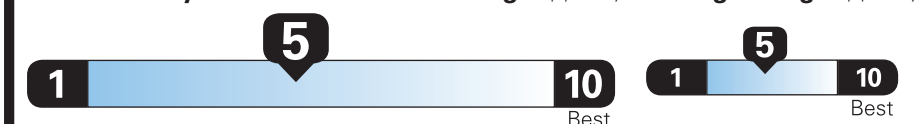

Fuel Economy & Greenhouse Gas Rating (tailpipe only) Smog Rating (tailpipe only)

This vehicle emits 369 grams CO₂ per mile. The best emits 0 grams per mile (tailpipe only). Producing and distributing fuel also create emissions; learn more at fueleconomy.gov.

Actual results will vary for many reasons, including driving conditions and how you drive and maintain your vehicle. The average new vehicle gets 27 MPG and costs $7,500 to fuel over 5 years. Cost estimates are based on 15,000 miles per year at $2.70 per gallon. MPGe is miles per gasoline gallon equivalent. Vehicle emissions are a significant cause of climate change and smog.

fueleconomy.gov

Calculate personalized estimates and compare vehicles

Smartphone QR Code

GOVERNMENT 5-STAR SAFETY RATINGS

Overall Vehicle Score ★★★★★

Based on the combined ratings of frontal, side and rollover. Should ONLY be compared to other vehicles of similar size and weight.

Frontal Crash Driver Passenger ★★★★★

Based on the risk of injury in a frontal impact. Should ONLY be compared to other vehicles of similar size and weight.

Side Crash Front seat Rear seat ★★★★★

Based on the risk of injury in a side impact.

Rollover ★★★★★

Based on the risk of rollover in a single-vehicle crash.

Star ratings range from 1 to 5 stars (★★★★★), with 5 being the highest.

Source: National Highway Traffic Safety Administration (NHTSA).

www.safercar.gov or 1-888-327-4236

THE LINCOLN WAY™ APP

Your Dashboard of Services & Features

Download the Lincoln Way app* and you can:

- Remotely start, lock and unlock your vehicle
- Locate your vehicle and check approximate fuel range
- Receive vehicle health alerts

The Lincoln Connect™ modem is active and sending vehicle data (e.g., diagnostics) to Lincoln. See in-vehicle Settings for connectivity options.

Lincoln Protect™

Insist on Lincoln Protect! The only extended service plan fully backed by Lincoln and honored at every Lincoln dealership in the U.S., Canada and Mexico. See your Lincoln dealer or visit www.LincolnOwner.com

WARNING: Operating, servicing and maintaining a passenger vehicle, pickup truck, van, or off-road vehicle can expose you to chemicals including engine exhaust, carbon monoxide, phthalates, and lead, which are known to the State of California to cause cancer and birth defects or other reproductive harm. To minimize exposure, avoid breathing exhaust, do not idle the engine except as necessary, service your vehicle in a well-ventilated area and wear gloves or wash your hands frequently when servicing your vehicle. For more information go to www.P65Warnings.ca.gov/passenger-vehicle.

SCAN OR TEXT 5LMUL17496 TO 59173

Msg & Data rates may apply. Text HELP for help

www.lincoln.com/help/privacy-terms/