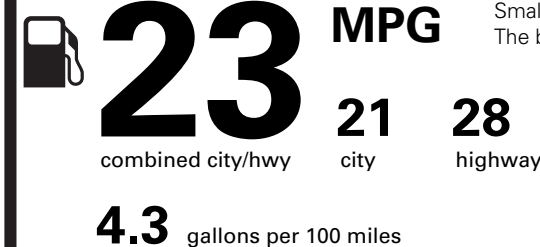

PRICE INFORMATION

BASE PRICE	\$39,665.00
TOTAL OPTIONS/OTHER	1,860.00
TOTAL VEHICLE & OPTIONS/OTHER	41,525.00
DESTINATION & DELIVERY	1,495.00

EPA DOT Fuel Economy and Environment

Gasoline Vehicle

Fuel Economy