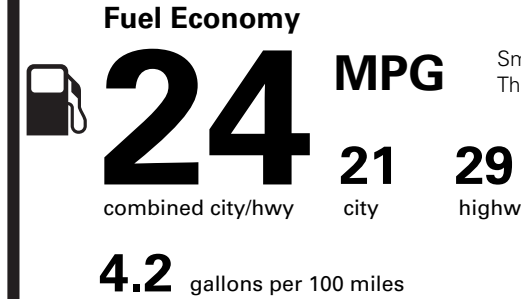

EPA DOT Fuel Economy and Environment

Gasoline Vehicle

Small SUVs range from 14 to 123 MPG. The best vehicle rates 140 MPGe.

You spend \$1,500 more in fuel costs over 5 years compared to the average new vehicle.