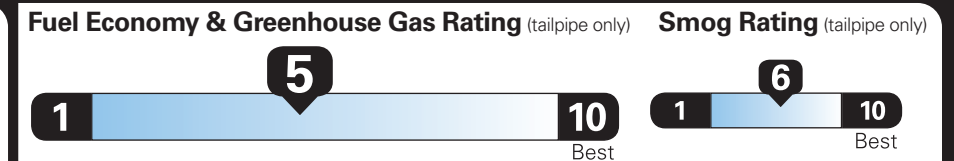

EPA DOT Fuel Economy and Environment

Gasoline Vehicle

Fuel Economy

25 MPG combined city/hwy

22 city

29 highway

4.0 gallons per 100 miles

Small Pickup Trucks range from 18 to 37 MPG. The best vehicle rates 140 MPGe.

You spend **$1,000** more in fuel costs over 5 years compared to the average new vehicle.

Annual fuel cost **$2,150**