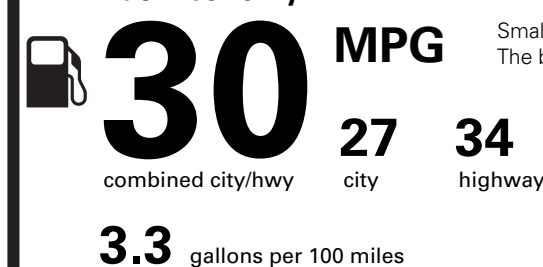

FUNCTIONAL

- BLIS W/CROSS-TRAFFIC ALERT
- ELECTRIC PARKING BRAKE
- FORDPASS™ CONNECT
- INTELLIGENT ACCESS W/PUSH BUTTON START
- REFRESH95
- SIRIUSXM® W/360L- NA AK&HI

SAFETY/SECURITY

- ADVANCETRAC™ WITH RSC®
- AIRBAG - DRIVER KNEE
- AIRBAGS - DUAL STAGE FRONT
- AIRBAGS - FRONT SEAT MOUNTED SIDE IMPACT
- AIRBAGS - SAFETY CANOPY®
- LATCH CHILD SAFETY SYSTEM
- PERSONAL SAFETY SYSTEM™
- SECURILOCK® ANTI-THEFT SYS
- SOS POST-CRASH ALERT SYS™
- TIRE PRESSURE MONIT SYS

WARRANTY

- 3YR/36,000 BUMPER / BUMPER
- 5YR/60,000 POWERTRAIN
- 5YR/60,000 ROADSIDE ASSIST

INCLUDED ON THIS VEHICLE

(MSRP)

EQUIPMENT GROUP 200A

OPTIONAL EQUIPMENT/OTHER

- 225/65R17 102H A/S BSW TIRES
- SUPPLEMENTAL PTC HEATER NO CHARGE
- 17" SHDW SLVR-PNTD ALUM WHEELS
- TECH PACKAGE #1 995.00
- .EVASIVE STEERING ASSIST
- .CONNECTED NAV (1-YR TRIAL)
- .LANE CENTERING ASSIST
- .REAR PARKING SENSORS
- .ADAPTIVE SPEED CONTROL
- .13.2" TOUCHSCREEN
- FRONT LICENSE PLATE BRACKET NO CHARGE

PRICE INFORMATION

BASE PRICE	$29,495.00
TOTAL OPTIONS/OTHER	995.00
TOTAL VEHICLE & OPTIONS/OTHER	30,490.00
DESTINATION & DELIVERY	1,495.00

EPA DOT

Fuel Economy and Environment

Gasoline Vehicle

Fuel Economy

Small SUVs range from 14 to 123 MPG. The best vehicle rates 140 MPGe.

You save $750

in fuel costs over 5 years compared to the average new vehicle.

Annual fuel cost

$1,800