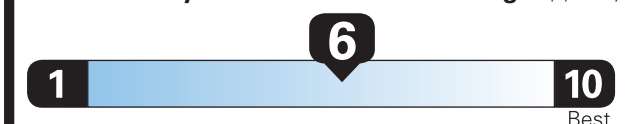

Fuel Economy & Greenhouse Gas Rating (tailpipe only)