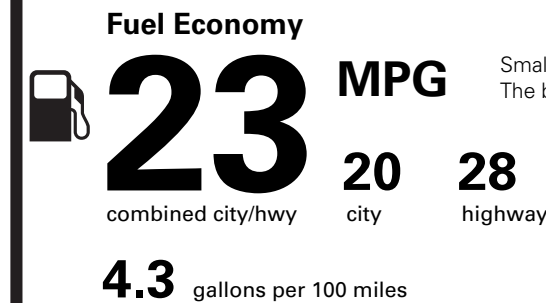

PRICE INFORMATION

BASE PRICE	\$37,695.00
TOTAL OPTIONS/OTHER	5,270.00
TOTAL VEHICLE & OPTIONS/OTHER	42,965.00
DESTINATION & DELIVERY	1,295.00

EPA DOT Fuel Economy and Environment

Gasoline Vehicle

Small SUVs range from 16 to 125 MPG. The best vehicle rates 142 MPGe.

You spend
\$1,250

more in fuel costs over 5 years compared to the average new vehicle.

Annual fuel cost
\$1,550

Fuel Economy & Greenhouse Gas Rating (tailpipe only) **Smog Rating** (tailpipe only)

This vehicle emits 388 grams CO₂ per mile. The best emits 0 grams per mile (tailpipe only). Producing and distributing fuel also create emissions; learn more at fueleconomy.gov.