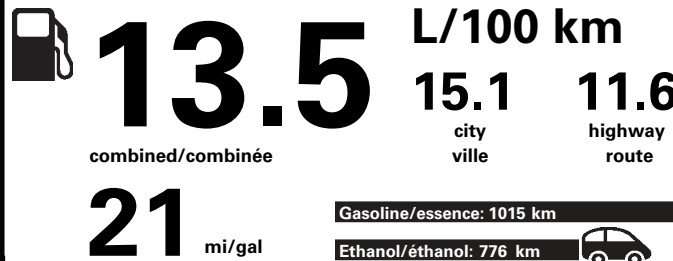

KL252 N RE 2X 015 000126 11 25 19

E85 Gasoline-Ethanol Vehicle
Véhicule à essence-éthanol

Fuel Consumption / Consommation de carburant

Annual fuel COST
for an annual distance of 20,000 km, and an average fuel price of \$1.30 per litre