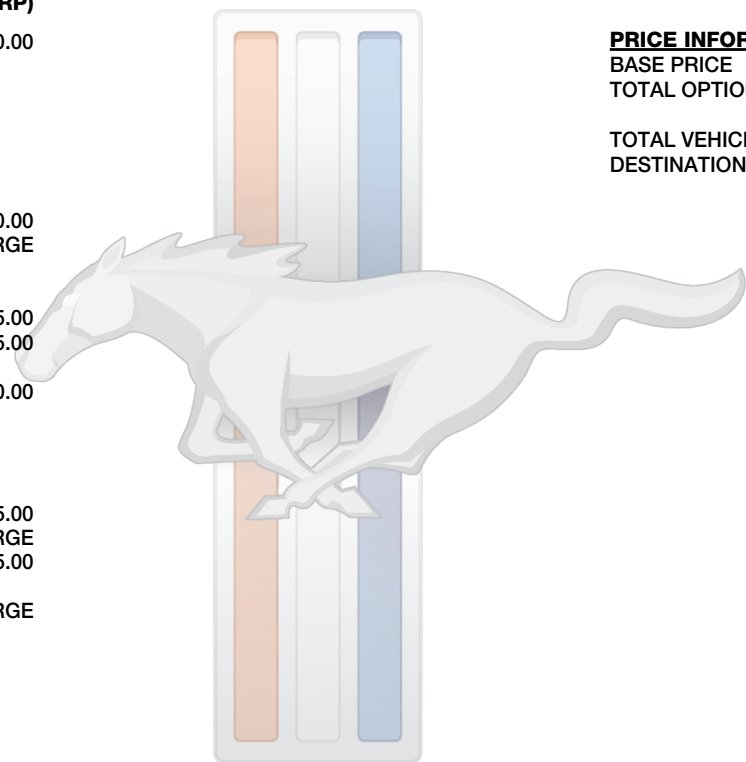

WARRANTY

- 3YR/36000 BUMPER TO BUMPER
- 5YR/60,000 POWERTRAIN
- 5YR/60,000 ROADSIDE ASSIST

INCLUDED ON THIS VEHICLE

(MSRP)

EQUIPMENT GROUP 401A

2,700.00

- PREMIER TRIM W/CLR ACCENT GRP
- FORD SAFE & SMART PACKAGE
- ADAPTIVE CRUISE CONTROL
- VOICE-ACT TOUCHSCREEN NAV SYS

PRICE INFORMATION

BASE PRICE	\$48,865.00
TOTAL OPTIONS/OTHER	14,890.00
TOTAL VEHICLE & OPTIONS/OTHER	63,755.00
DESTINATION & DELIVERY	1,395.00

EPA DOT Fuel Economy and Environment

Gasoline Vehicle

Subcompact Cars range from 15 to 110 MPG. The best vehicle rates 132 MPGe.