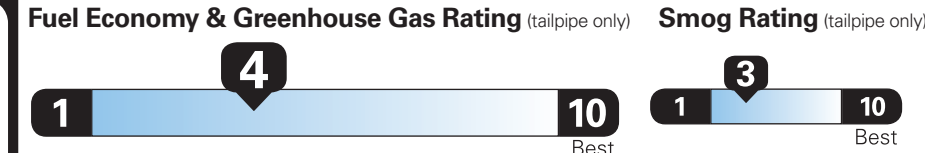

This vehicle emits 497 grams CO₂ per mile. The best emits 0 grams per mile (tailpipe only). Producing and distributing fuel also create emissions; learn more at fueleconomy.gov.

Actual results will vary for many reasons, including driving conditions and how you drive and maintain your vehicle. The average new vehicle gets 28 MPG and costs $8,000 to fuel over 5 years. Cost estimates are based on 15,000 miles per year at $2.95 per gallon. MPGe is miles per gasoline gallon equivalent. Vehicle emissions are a significant cause of climate change and smog.

fueleconomy.gov

Calculate personalized estimates and compare vehicles

GOVERNMENT 5-STAR SAFETY RATINGS

Overall Vehicle Score Not Rated

Based on the combined ratings of frontal, side and rollover. Should ONLY be compared to other vehicles of similar size and weight.

Frontal Crash	Driver Passenger	Not Rated
		Not Rated

Based on the risk of injury in a frontal impact. Should ONLY be compared to other vehicles of similar size and weight.

Side Crash	Front seat Rear seat	Not Rated
		Not Rated

Based on the risk of injury in a side impact.

Rollover ★ ★ ★ ★ ★

Based on the risk of rollover in a single-vehicle crash.

Star ratings range from 1 to 5 stars (★ ★ ★ ★ ★), with 5 being the highest.

Source: National Highway Traffic Safety Administration (NHTSA).

www.safercar.gov or 1-888-327-4236