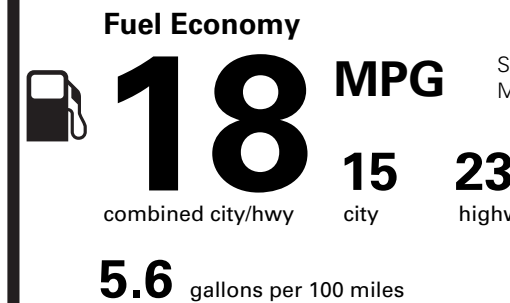

PRICE INFORMATION

BASE PRICE	\$48,865.00
TOTAL OPTIONS/OTHER	14,890.00
TOTAL VEHICLE & OPTIONS/OTHER	63,755.00
DESTINATION & DELIVERY	1,395.00

EPA DOT Fuel Economy and Environment

Gasoline Vehicle

Subcompact Cars range from 15 to 110 MPG. The best vehicle rates 132 MPGe.