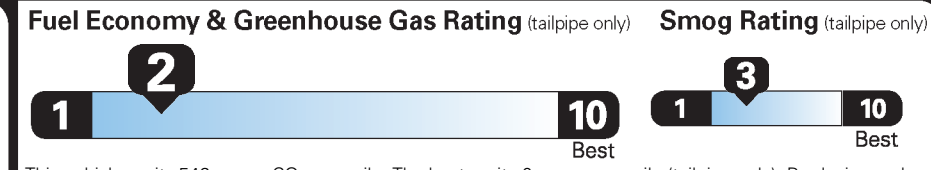

This vehicle emits 546 grams CO₂ per mile. The best emits 0 grams per mile (tailpipe only). Producing and distributing fuel also create emissions; learn more at fueleconomy.gov.

Actual results will vary for many reasons, including driving conditions and how you drive and maintain your vehicle. The average new vehicle gets 27 MPG and costs $6,750 to fuel over 5 years. Cost estimates are based on 15,000 miles per year at $2.40 per gallon. MPGe is miles per gasoline gallon equivalent. Vehicle emissions are a significant cause of climate change and smog.

fueleconomy.gov

Calculate personalized estimates and compare vehicles