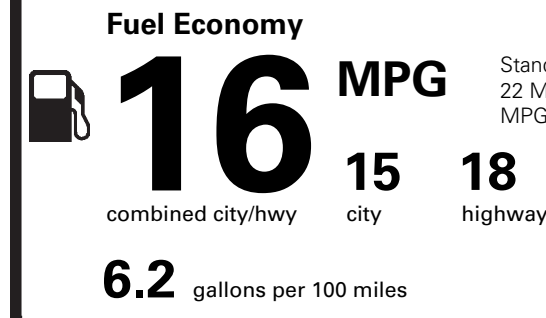

(MSRP)

9,770.00 TAILGATE APPLIQUE
RAPTOR TECHNOLOGY PACKAGE

(MSRP)

1,950.00 **PRICE INFORMATION**
BASE PRICE
TOTAL OPTIONS/OTHER

(MSRP)

\$53,100.00
15,760.00

TOTAL VEHICLE & OPTIONS/OTHER 68,860.00
DESTINATION & DELIVERY 1,395.00

EPA DOT Fuel Economy and Environment

Gasoline Vehicle

Standard Pickup Trucks range from 14 to 22 MPG. The best vehicle rates 136 MPGe.

You spend **\$4,500** more in fuel costs over 5 years compared to the average new vehicle.