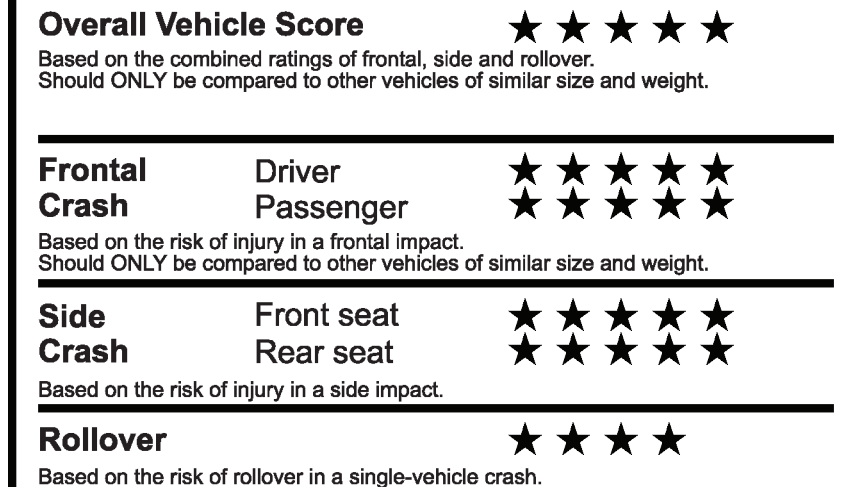

GOVERNMENT 5-STAR SAFETY RATINGS

Star ratings range from 1 to 5 stars (★★★★★), with 5 being the highest. Source: National Highway Traffic Safety Administration (NHTSA).
www.safercar.gov or 1-888-327-4236

1FTFW1RGXJFD24912