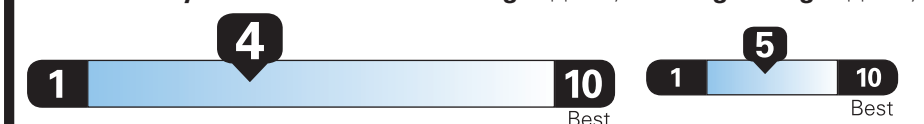

Fuel Economy & Greenhouse Gas Rating (tailpipe only) Smog Rating (tailpipe only)

This vehicle emits 451 grams CO2 per mile. The best emits 0 grams per mile (tailpipe only). Producing and
distributing fuel also create emissions; learn more at fueleconomy.gov.

Actual results will vary for many reasons, including driving conditions and how you drive and maintain your
vehicle. The average new vehicle gets 28 MPG and costs $9,750 to fuel over 5 years. Cost estimates are
based on 15,000 miles per year at $3.60 per gallon. MPGe is miles per gasoline gallon equivalent. Vehicle
emissions are a significant cause of climate change and smog.

fueleconomy.gov

Calculate personalized estimates and compare vehicles

Smartphone
QR Code™

GOVERNMENT 5-STAR SAFETY RATINGS

Overall Vehicle Score ★★★★★

Based on the combined ratings of frontal, side and rollover.
Should ONLY be compared to other vehicles of similar size and weight.

Frontal Crash Driver Passenger ★★★★★
★★★★★

Based on the risk of injury in a frontal impact.
Should ONLY be compared to other vehicles of similar size and weight.

Side Crash Front seat Rear seat ★★★★★
★★★★★

Based on the risk of injury in a side impact.

Rollover Not Rated

Based on the risk of rollover in a single-vehicle crash.

Star ratings range from 1 to 5 stars (★★★★★), with 5 being the highest.

Source: National Highway Traffic Safety Administration (NHTSA).

www.safercar.gov or 1-888-327-4236

5LM5J9XC5RGL01318

WARNING: Operating, servicing and maintaining a passenger vehicle, pickup truck, van, or off-road
vehicle can expose you to chemicals including engine exhaust, carbon monoxide, phthalates, and
lead, which are known to the State of California to cause cancer and birth defects or other reproductive harm.
To minimize exposure, avoid breathing exhaust, do not idle the engine except as necessary, service your
vehicle in a well-ventilated area and wear gloves or wash your hands frequently when servicing your vehicle.
For more information go to www.P65Warnings.ca.gov/passenger-vehicle.

SCAN OR TEXT 5LRGL01318 TO 59173

Msg & Data
rates may
apply.
Text HELP
for help

www.lincoln.com/help/privacy-terms/