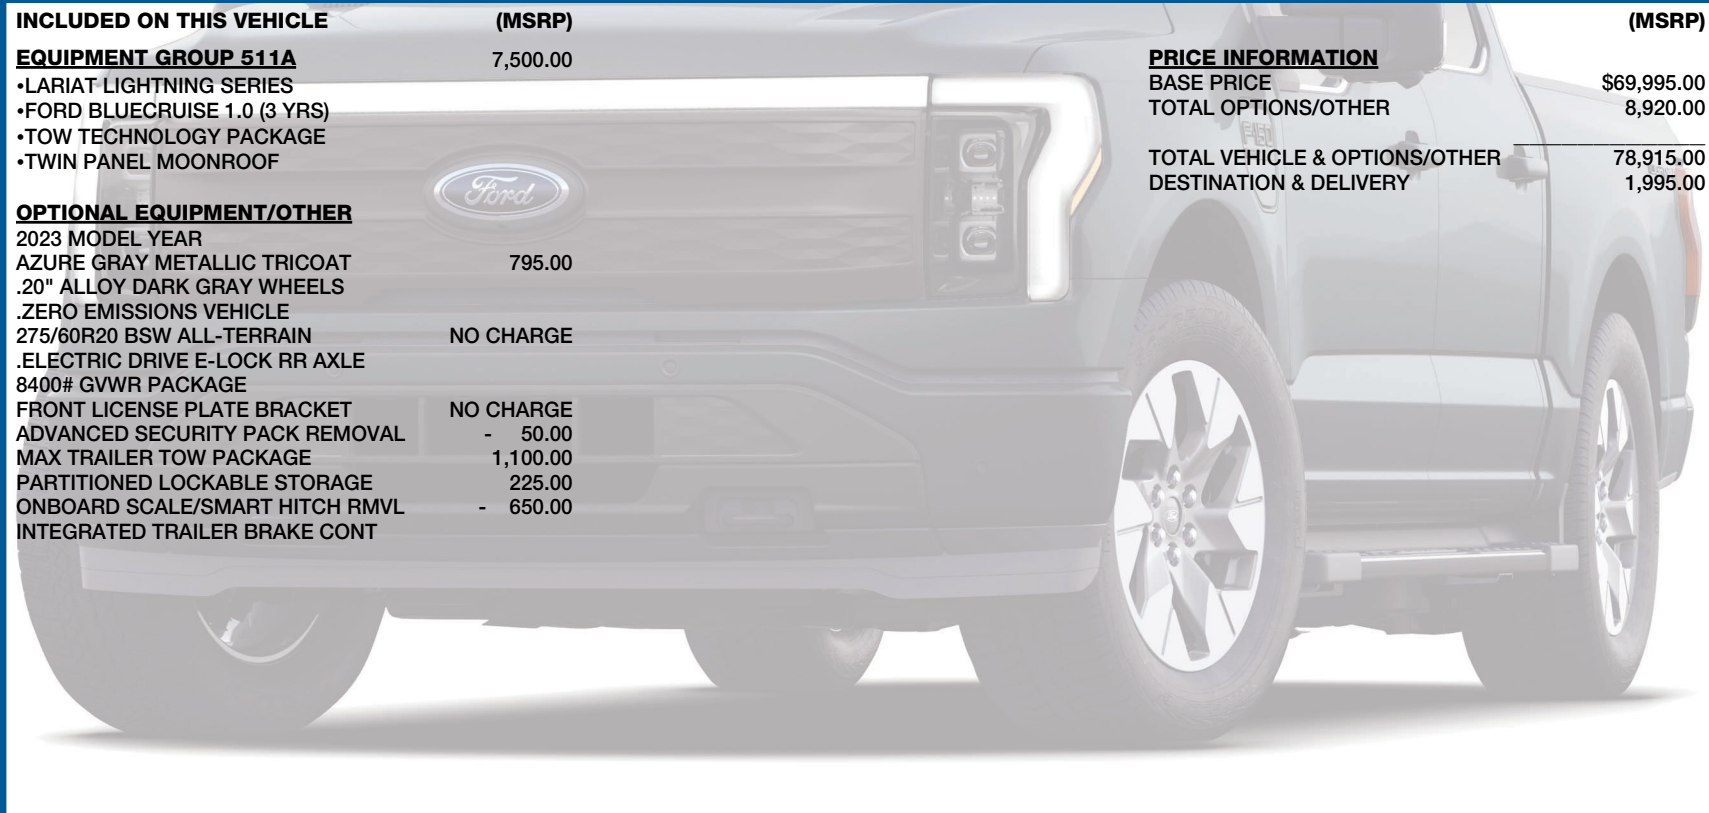

INCLUDED ON THIS VEHICLE

(MSRP)

EQUIPMENT GROUP 511A

7,500.00

- LARIAT LIGHTNING SERIES
- FORD BLUECRUISE 1.0 (3 YRS)
- TOW TECHNOLOGY PACKAGE
- TWIN PANEL MOONROOF

PRICE INFORMATION

BASE PRICE	\$69,995.00
TOTAL OPTIONS/OTHER	8,920.00
TOTAL VEHICLE & OPTIONS/OTHER	78,915.00
DESTINATION & DELIVERY	1,995.00

EPA DOT

Fuel Economy and Environment

Electric Vehicle

Fuel Economy

70 MPGe
combined city/hwy

Standard Pickup Trucks range from 12 to 70 MPGe. The best vehicle rates 132 MPGe.

You save **\$3,000** in fuel costs over 5 years compared to the average new vehicle.