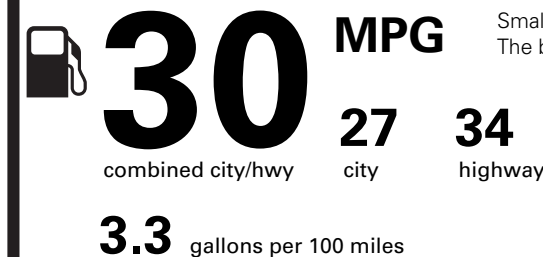

NO CHARGE

995.00

NO CHARGE

PRICE INFORMATION

Table with 2 columns: Description, (MSRP). Includes Base Price (\$29,345.00), Total Options/Other (995.00), Total Vehicle & Options/Other (30,340.00), Destination & Delivery (1,495.00).

EPA DOT

Fuel Economy and Environment

Gasoline Vehicle

Fuel Economy

Small SUVs range from 14 to 123 MPG. The best vehicle rates 140 MPGe.

You save \$750

in fuel costs over 5 years compared to the average new vehicle.