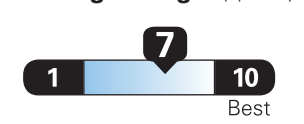

Smog Rating (tailpipe only)

This vehicle emits 299 grams CO2 per mile. The best emits 0 grams per mile (tailpipe only). Producing and distributing fuel also create emissions; learn more at fueleconomy.gov.

Actual results will vary for many reasons, including driving conditions and how you drive and maintain your vehicle. The average new vehicle gets 28 MPG and costs $9,750 to fuel over 5 years. Cost estimates are based on 15,000 miles per year at $3.60 per gallon. MPGe is miles per gasoline gallon equivalent. Vehicle emissions are a significant cause of climate change and smog.

fueleconomy.gov

Calculate personalized estimates and compare vehicles

Smartphone QR Code