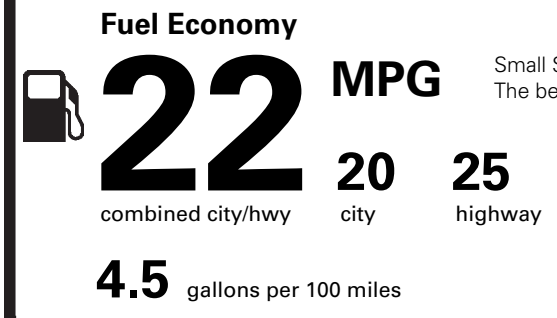

EPA DOT Fuel Economy and Environment

Gasoline Vehicle

Small SUVs range from 16 to 120 MPG. The best vehicle rates 136 MPGe.

You spend \$1,750 more in fuel costs over 5 years compared to the average new vehicle.

Annual fuel cost \$1,850

This vehicle emits 401 grams CO₂ per mile. The best emits 0 grams per mile (tailpipe only). Producing and distributing fuel also create emissions; learn more at fueleconomy.gov.

Actual results will vary for many reasons, including driving conditions and how you drive and maintain your vehicle. The average new vehicle gets 27 MPG and costs \$7,500 to fuel over 5 years. Cost estimates are based on 15,000 miles per year at \$2.70 per gallon. MPG is miles per gasoline gallon equivalent. Vehicle emissions are a significant cause of climate change and smog.