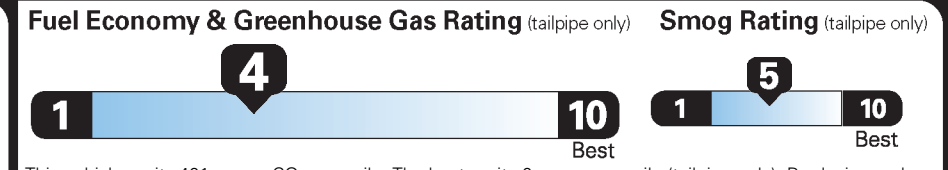

This vehicle emits 401 grams CO₂ per mile. The best emits 0 grams per mile (tailpipe only). Producing and distributing fuel also create emissions; learn more at fueleconomy.gov.

Actual results will vary for many reasons, including driving conditions and how you drive and maintain your vehicle. The average new vehicle gets 27 MPG and costs $7,500 to fuel over 5 years. Cost estimates are based on 15,000 miles per year at $2.70 per gallon. MPG is miles per gasoline gallon equivalent. Vehicle emissions are a significant cause of climate change and smog.

fueleconomy.gov

Calculate personalized estimates and compare vehicles

GOVERNMENT 5-STAR SAFETY RATINGS

Overall Vehicle Score ★★★★★
Based on the combined ratings of frontal, side and rollover. Should ONLY be compared to other vehicles of similar size and weight.

Frontal Crash	Driver Passenger	★★★★★
Based on the risk of injury in a frontal impact. Should ONLY be compared to other vehicles of similar size and weight.		
Side Crash	Front seat Rear seat	★★★★★
Based on the risk of injury in a side impact.		
Rollover		★★★★
Based on the risk of rollover in a single-vehicle crash.		

Star ratings range from 1 to 5 stars (★★★★★), with 5 being the highest. Source: National Highway Traffic Safety Administration (NHTSA). www.safercar.gov or 1-888-327-4236

THE LINCOLN WAY™ APP
Your Dashboard of Services & Features

Download the Lincoln Way app* and you can:

- Remotely start, lock and unlock your vehicle
- Locate your vehicle and check approximate fuel range
- Receive vehicle health alerts

The Lincoln Connect™ modem is active and sending vehicle data (e.g., diagnostics) to Lincoln. See in-vehicle Settings for connectivity options.

*Compatible with select smartphone platforms. Lincoln Connect service required (see App Terms for more information). Connected service and related feature functionality is subject to compatible AT&T-network availability. Evolving technology/cellular networks may affect functionality and availability, or continued provision of some features, prohibiting them from functioning. Message and data rates may apply. See your local Lincoln website for our privacy policy.

Lincoln Protect™

Insist on Lincoln Protect! The only extended service plan fully backed by Lincoln and honored at every Lincoln dealership in the U.S., Canada and Mexico. See your Lincoln dealer or visit www.LincolnOwner.com

RAMP ONE	CK60	CONVOY	Whether you decide to lease or finance your vehicle, you'll find the choices that are right for you. See your Lincoln Dealer for details or visit www.lincolnafs.com.	TOTAL MSRP $53,885.00
RAMP TWO	ITEM #: 45-3584 O/T 2			
This label is affixed pursuant to the Federal Automobile Information Disclosure Act. Gasoline, License, and Title Fees, State and Local taxes are not included. Dealer installed options or accessories are not included unless listed above.			LM041 N RD 2X 015 000079 12 04 20