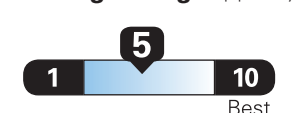

Smog Rating (tailpipe only)

This vehicle emits 451 grams CO₂ per mile. The best emits 0 grams per mile (tailpipe only). Producing and distributing fuel also create emissions; learn more at fuelconomy.gov.

Actual results will vary for many reasons, including driving conditions and how you drive and maintain your vehicle. The average new vehicle gets 28 MPG and costs $9,750 to fuel over 5 years. Cost estimates are based on 15,000 miles per year at $3.60 per gallon. MPGe is miles per gasoline gallon equivalent. Vehicle emissions are a significant cause of climate change and smog.

fuelconomy.gov

Calculate personalized estimates and compare vehicles

Smartphone QR Code™