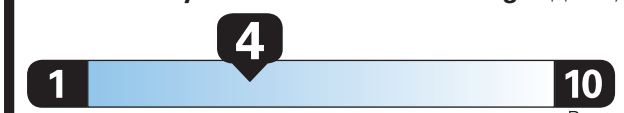

INCLUDED ON THIS VEHICLE

(MSRP)

EQUIPMENT GROUP 100A

OPTIONAL EQUIPMENT/OTHER

2024 MODEL YEAR	
PRISTINE WHITE MET 3C	750.00
.19" MACH ALUM WHL W/PREM PAIN	
.P255/60R19 A/S BSW TIRES	
FLOOR LINERS,FRONT & 2ND ROW	200.00
50 STATE EMISSIONS	NO CHARGE
FRONT LICENSE PLATE BRACKET	NO CHARGE

PRICE INFORMATION

BASE PRICE	$55,845.00
TOTAL OPTIONS/OTHER	950.00
TOTAL VEHICLE & OPTIONS/OTHER	56,795.00
DESTINATION & DELIVERY	1,395.00

(MSRP)

TOTAL MSRP $58,190.00

RAMP ONE

CH7L

RAMP TWO

CONVOY

ITEM #:

67-S201 O/T 2

LINCOLN AUTOMOTIVE FINANCIAL SERVICES

Whether you decide to lease or finance your vehicle, you'll find the choices that are right for you. See your Lincoln Dealer for details or visit www.lincolnafs.com.

RB191 N RD 2X 425 000230 02 19 24

This label is affixed pursuant to the Federal Automobile Information Disclosure Act. Gasoline, License, and Title Fees, State and Local taxes are not included. Dealer installed options or accessories are not included unless listed above.

Fuel Economy and Environment

Gasoline Vehicle

Fuel Economy

20 MPG

combined city/hwy

17

city

24

highway

5.0 gallons per 100 miles

Standard SUVs range from 13 to 102 MPG. The best vehicle rates 140 MPGe.

You spend
$3,750

more in fuel costs over 5 years compared to the average new vehicle.

Annual fuel cost

$2,700

Fuel Economy & Greenhouse Gas Rating (tailpipe only)