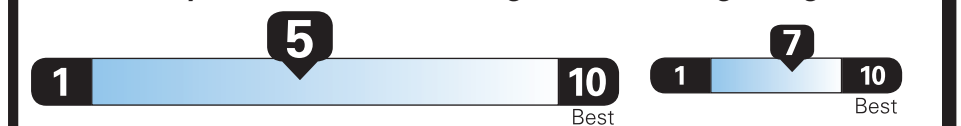

SAFETY/SECURITY

- ADVANCETRAC™ WITH RSC
- AIRBAGS-DUAL-STAGE FRONT
- AIRBAGS-SIDE IMPACT/SAFETY CANOPY SIDE AIR CURTAINS
- AUTO HIGH BEAMS
- PERIMETER ALARM
- PERSONAL SAFETY SYSTEM™
- PRE-COLLISION ASSIST W/AEB
- SOS POST-CRASH ALERT SYS™
- TIRE PRESSURE MONITOR SYS

WARRANTY

- 4YR/50K MILE WARRANTY
- 4YR/50K PICKUPDELIVERY SVC
- 6YR/70K MI POWERTRAIN WARR

INCLUDED ON THIS VEHICLE

(MSRP)

EQUIPMENT GROUP 202A

5,775.00

OPTIONAL EQUIPMENT/OTHER

- 2024 MODEL YEAR
- WHITE PLATINUM MET 3C 750.00
- 50 STATE EMISSIONS NO CHARGE
- BLUECRUISE EQUIP: 4 YEAR INCL
- FRONT LICENSE PLATE BRACKET NO CHARGE

PRICE INFORMATION

BASE PRICE	$54,750.00
TOTAL OPTIONS/OTHER	6,525.00
TOTAL VEHICLE & OPTIONS/OTHER	61,275.00
DESTINATION & DELIVERY	1,595.00

EPA DOT Fuel Economy and Environment

Gasoline Vehicle

Fuel Economy

24 MPG
combined city/hwy city highway

Small SUVs range from 14 to 123 MPG. The best vehicle rates 140 MPGe.

You spend **$1,500**

more in fuel costs over 5 years compared to the average new vehicle.

4.2 gallons per 100 miles

Annual fuel cost

$2,250

Fuel Economy & Greenhouse Gas Rating (tailpipe only) Smog Rating (tailpipe only)

This vehicle emits 371 grams CO₂ per mile. The best emits 0 grams per mile (tailpipe only). Producing and distributing fuel also create emissions; learn more at fueleconomy.gov.

Actual results will vary for many reasons, including driving conditions and how you drive and maintain your vehicle. The average new vehicle gets 28 MPG and costs $9,750 to fuel over 5 years. Cost estimates are based on 15,000 miles per year at $3.60 per gallon. MPGe is miles per gasoline gallon equivalent. Vehicle emissions are a significant cause of climate change and smog.

fueleconomy.gov

Calculate personalized estimates and compare vehicles

Smartphone QR Code™

GOVERNMENT 5-STAR SAFETY RATINGS

Overall Vehicle Score **Not Rated**

Based on the combined ratings of frontal, side and rollover. Should ONLY be compared to other vehicles of similar size and weight.

Frontal Crash Driver Passenger **Not Rated Not Rated**

Based on the risk of injury in a frontal impact. Should ONLY be compared to other vehicles of similar size and weight.

Side Crash Front seat Rear seat **Not Rated Not Rated**

Based on the risk of injury in a side impact.

Rollover **Not Rated**

Based on the risk of rollover in a single-vehicle crash.

Star ratings range from 1 to 5 stars (★★★★★), with 5 being the highest.

Source: National Highway Traffic Safety Administration (NHTSA).

www.safercar.gov or 1-888-327-4236

THE LINCOLN WAY™ APP

Your Dashboard of Services & Features

- Download the Lincoln Way app* and you can:
- Remotely start, lock and unlock your vehicle
- Locate your vehicle and check approximate fuel range
- Receive vehicle health alerts

The Lincoln Connect™ modem is active and sending vehicle data (e.g., diagnostics) to Lincoln. See in-vehicle Settings for connectivity options.

*Compatible with select smartphone platforms. Lincoln Connect service required (see App Terms for more information). Connected service and related feature functionality is subject to compatible AT&T-network availability. Evolving technology/cellular networks may affect functionality and availability, or continued provision of some features, prohibiting them from functioning. Message and data rates may apply. See your local Lincoln website for our privacy policy.

Lincoln Protect®

Insist on Lincoln Protect! The only extended service plan fully backed by Lincoln and honored at every Lincoln dealership in the U.S., Canada and Mexico. See your Lincoln dealer or visit www.LincolnOwner.com

RAMP ONE	CA37	CONVOY	TOTAL MSRP $62,870.00
RAMP TWO	ITEM #: 63-6007 O/T 2		

LINCOLN AUTOMOTIVE FINANCIAL SERVICES

Whether you decide to lease or finance your vehicle, you'll find the choices that are right for you. See your Lincoln Dealer for details or visit www.lincolnafcs.com.