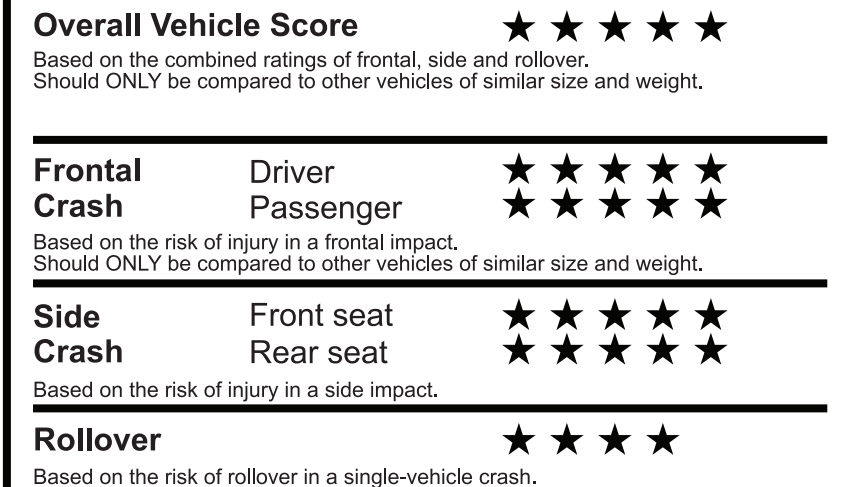

GOVERNMENT 5-STAR SAFETY RATINGS

Star ratings range from 1 to 5 stars (★★★★★), with 5 being the highest. Source: National Highway Traffic Safety Administration (NHTSA). www.safercar.gov or 1-888-327-4236

2FMPK4J92RBA43730

WARNING: Operating, servicing and maintaining a passenger vehicle, pickup truck, van, or off-road vehicle can expose you to chemicals including engine exhaust, carbon monoxide, phthalates, and lead, which are known to the State of California to cause cancer and birth defects or other reproductive harm. To minimize exposure, avoid breathing exhaust, do not idle the engine except as necessary, service your vehicle in a well-ventilated area and wear gloves or wash your hands frequently when servicing your vehicle. For more information go to www.P65Warnings.ca.gov/passenger-vehicle.

FordPass Connect™

1. Download the FordPass™ app* and you can:
2. **Access Vehicle Control Features**
3. Remotely start, lock and unlock your vehicle.
   - Locate your vehicle and check approximate fuel range.
   - Receive vehicle health alerts.
4. **Activate 4G LTE Wi-Fi Hotspot**
5. New vehicles include a 3-month or 3GB data (whichever comes first) Wi-Fi trial.
   - Connect up to ten Wi-Fi-equipped devices.

The FordPass Connect™ modem is active and sending vehicle data (e.g., diagnostics) to Ford. See in-vehicle Settings for connectivity options.

Insist on Ford Protect! The only extended service plan fully backed by Ford and honored at every Ford dealership in the U.S., Canada and Mexico. See your Ford dealer or visit www.FordOwner.com.

SCAN OR TEXT 2FRBA43730 TO 48028

www.ford.com/help/privacy-terms/

This label is affixed pursuant to the Federal Automobile Information Disclosure Act. Gasoline, License, and Title Fees, State and Local taxes are not included. Dealer installed options or accessories are not included unless listed above.

TOTAL MSRP $42,925.00

Whether you decide to lease or finance your vehicle, you'll find the choices that are right for you. See your dealer for details or visit www.ford.com/finance.

PK131 N RB 2X 415 000649 10 13 23