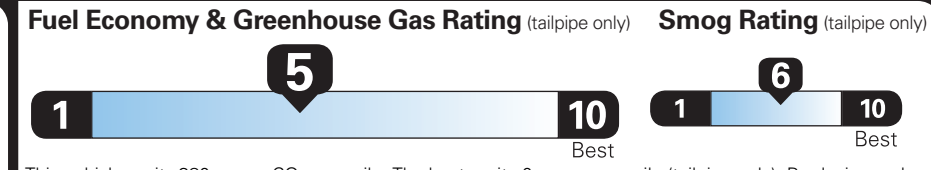

This vehicle emits 380 grams CO₂ per mile. The best emits 0 grams per mile (tailpipe only). Producing and distributing fuel also create emissions; learn more at fueleconomy.gov.

Actual results will vary for many reasons, including driving conditions and how you drive and maintain your vehicle. The average new vehicle gets 28 MPG and costs $9,750 to fuel over 5 years. Cost estimates are based on 15,000 miles per year at $3.60 per gallon. MPGe is miles per gasoline gallon equivalent. Vehicle emissions are a significant cause of climate change and smog.

fueleconomy.gov

Calculate personalized estimates and compare vehicles