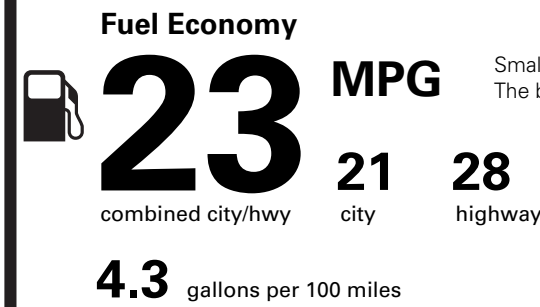

FUNCTIONAL

- AM/FM/MP3, 6 SPEAKERS
- AUTO START STOP TECH
- ELECTRONIC PWR ASST STEER
- FORD CO-PILOT360™
- FORDPASS™ CONNECT 4GWI-FI HOTSPOT TELEMATICS MODEM
- INTELL ACCESS W/PUSH START
- REAR PARKING SENSORS
- REAR VIEW CAMERA
- SIRIUSXM® W/360L- NA AK&HI
- SYNC®4A W/EVR & 12" SCREEN

SAFETY/SECURITY

- ADVANCETRAC™ WITH RSC®
- AIRBAG-DRIVER/PASS KNEE
- AIRBAGS - DUAL STAGE FRONT
- AIRBAGS - FRONT SEAT MOUNTED SIDE IMPACT
- AIRBAGS - SAFETY CANOPY®
- INDIV TIRE PRESS MONIT SYS
- LATCH CHILD SAFETY SYSTEM
- PERSONAL SAFETY SYSTEM™
- SECURILOCK® ANTI-THEFT SYS
- SOS POST-CRASH ALERT SYS™

WARRANTY

- 3YR/36,000 BUMPER / BUMPER
- 5YR/60,000 POWERTRAIN
- 5YR/60,000 ROADSIDE ASSIST

INCLUDED ON THIS VEHICLE

(MSRP)

EQUIPMENT GROUP 201A

OPTIONAL EQUIPMENT/OTHER

.18" SPLT-SPK SLVR PTD ALUM WH	
245/60R18 A/S BSW TIRES	
ROOF-RACK SIDE RAILS - SILVER	165.00
HEATED STEERING WHEEL	350.00
CONVENIENCE PACKAGE	1,250.00
.PERIMETER ALARM	
.POWER LIFTGATE	
.REMOTE START SYSTEM	
.UNIVERSAL GARAGE DOOR OPENER	
.WIRELESS CHARGING PAD	
50 STATE EMISSIONS	NO CHARGE
MINI SPARE WHL/TIRE	100.00
FRONT LICENSE PLATE BRACKET	NO CHARGE

PRICE INFORMATION

BASE PRICE	$39,565.00
TOTAL OPTIONS/OTHER	1,865.00
TOTAL VEHICLE & OPTIONS/OTHER	41,430.00
DESTINATION & DELIVERY	1,495.00

EPA DOT Fuel Economy and Environment

Gasoline Vehicle

Small SUVs range from 14 to 123 MPG. The best vehicle rates 140 MPGe.

You spend $2,000 more in fuel costs over 5 years compared to the average new vehicle.

Annual fuel cost $2,350