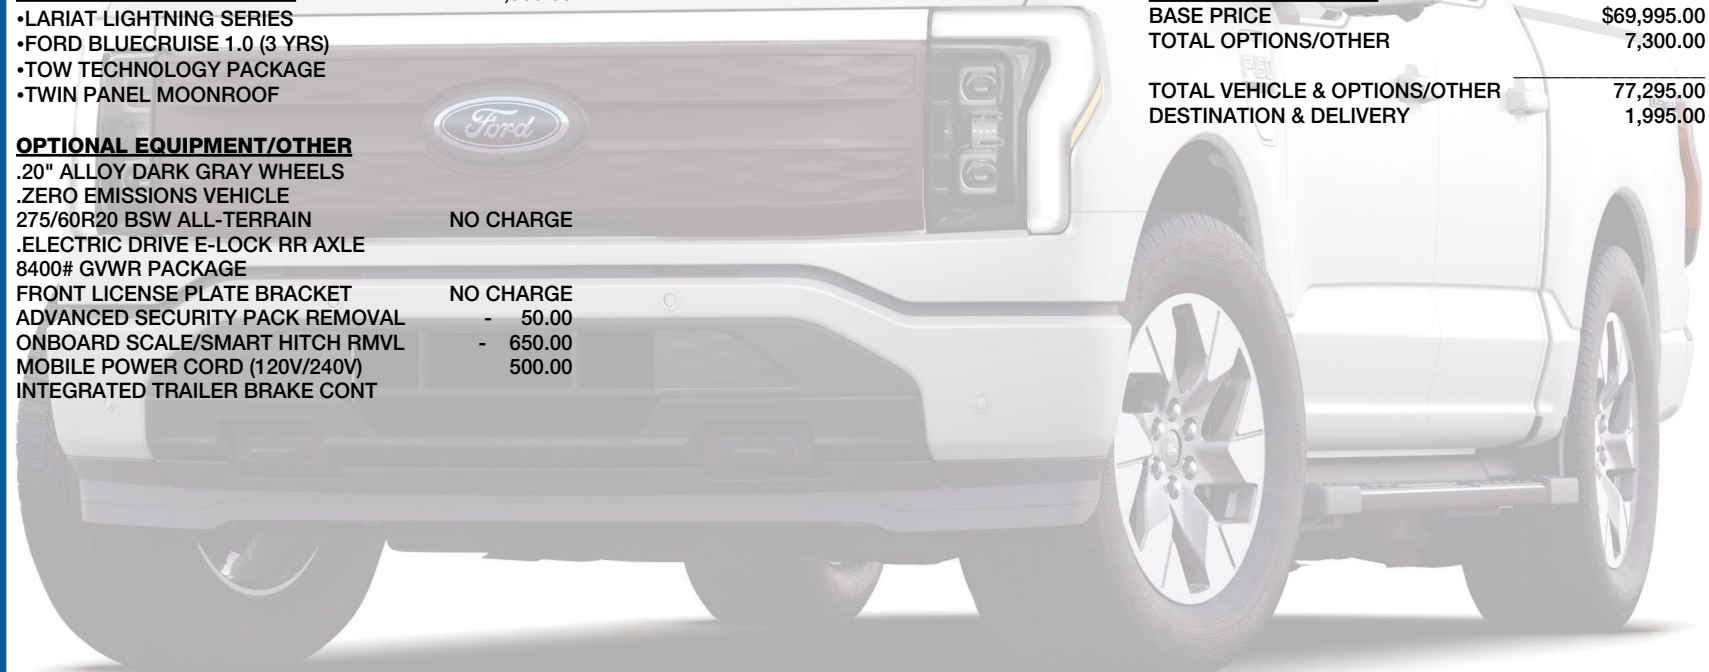

- 360-DEGREE CAMERA
- B&O SOUND SYSTEM, 8 SPKR
- BLIS W/CROSS-TRAFFIC ALERT
- CLASS IV TRAILER HITCH
- EVASIVE STEERING ASSIST
- FORDPASS CONNECT™ 4G HOTSPOT TELEMATICS MODEM
- FORWARD SENSING SYSTEM
- INTELL ADAPT CRUISE CTRL
- LANE-KEEPING SYSTEM
- POST-COLLISION BRAKING
- PRE-COLLISION ASSIST W/AEB
- SECURICODE, KEYLESS ENTRY
- SELECTABLE DRIVE MODES
- SYNC@4A W/EVR & 15.5" SCR N

SAFETY/SECURITY

- ADVANCED SECURITY PACK
- AIRBAGS - FRONT SEAT MOUNTED SIDE IMPACT
- AIRBAGS - SAFETY CANOPY@
- LED CTR HIGH MNT STOP LAMP
- PERIMETER ALARM
- SOS POST-CRASH ALERT SYSTM™

WARRANTY

- 3YR/36,000 BUMPER / BUMPER
- 5YR/60,000 POWERTRAIN
- 5YR/60,000 ROADSIDE ASSIST
- 5YR/60,000 SAFETY RESTRAINT SYS
- 8YR/100,000 ELECTRIC VEHICLE COMPONENTS

INCLUDED ON THIS VEHICLE

(MSRP)

EQUIPMENT GROUP 511A

7,500.00

- LARIAT LIGHTNING SERIES
- FORD BLUECRUISE 1.0 (3 YRS)
- TOW TECHNOLOGY PACKAGE
- TWIN PANEL MOONROOF

OPTIONAL EQUIPMENT/OTHER

- .20" ALLOY DARK GRAY WHEELS
- .ZERO EMISSIONS VEHICLE
- 275/60R20 BSW ALL-TERRAIN NO CHARGE
- .ELECTRIC DRIVE E-LOCK RR AXLE
- 8400# GVWR PACKAGE
- FRONT LICENSE PLATE BRACKET NO CHARGE
- ADVANCED SECURITY PACK REMOVAL - 50.00
- ONBOARD SCALE/SMART HITCH RMVL - 650.00
- MOBILE POWER CORD (120V/240V) 500.00
- INTEGRATED TRAILER BRAKE CONT

PRICE INFORMATION

BASE PRICE	$69,995.00
TOTAL OPTIONS/OTHER	7,300.00
TOTAL VEHICLE & OPTIONS/OTHER	77,295.00
DESTINATION & DELIVERY	1,995.00

EPA DOT

Fuel Economy and Environment

Electric Vehicle

Fuel Economy

70 MPGe
combined city/hwy

Standard Pickup Trucks range from 12 to 70 MPGe. The best vehicle rates 132 MPGe.

You save **$3,000** in fuel costs over 5 years compared to the average new vehicle.

Driving Range

Charge Time: 10.1 hours (240V)

Annual fuel cost

$1,000