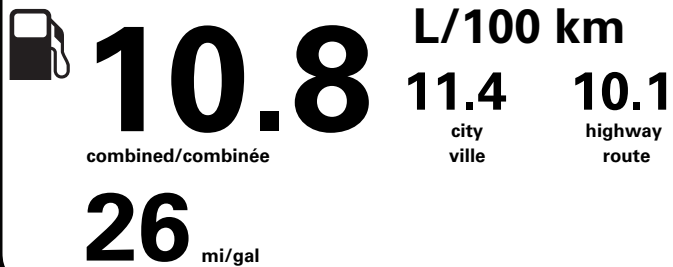

(MSRP)*

3,955.00

100.00

2,500.00

NO CHARGE

NO CHARGE

375.00

NO CHARGE

1,750.00

250.00

1,000.00

1,350.00

1,145.00

1,145.00

1,145.00

1,145.00

2,340.00

2,340.00

PRICE INFORMATION

BASE PRICE	$80,895.00
TOTAL OPTIONS/OTHER	14,765.00
TOTAL VEHICLE & OPTIONS/OTHER	95,660.00
DESTINATION & DELIVERY	2,295.00

TOTAL BEFORE REDUCTIONS 97,955.00
LARIAT SERIES DISCOUNT - 1,750.00

TOTAL REDUCTIONS - 1,750.00

"THIS VEH. NOT INTENDED FOR SALE OR REGISTRATION IN US" RETAIL PRICES EXCLUDE GST/HST

TOTAL MSRP $96,205.00

* MANUFACTURER'S SUGGESTED RETAIL PRICE = MSRP

* NOTE: THIS PRICE HAS BEEN DEVELOPED AS A GUIDE. DEALERS MAY SELL FOR LESS AND ARE NOT UNDER ANY OBLIGATION TO ACCEPT THIS SUGGESTED RETAIL PRICE.

RAMP ONE/
TERMINAL UN

CA68

RAMP TWO/
TERMINAL DEUX

FINAL ASSEMBLY PLANT/
USINE DE MONTAGE

DEARBORN

METHOD OF TRANSP/
MODE DE TRANSPORT

CONVOY

ITEM #: B7-3067 O/T 2

RC121 N RE 2X 435 000853 03 12 24

Gasoline Vehicle
Véhicule à essence

Fuel Consumption / Consommation de carburant

Annual fuel COST
for an annual distance of 20,000 km, and an average fuel price of $1.45 per litre

$ 3 132

Coût annuel en carburant

pour une distance annuelle de 20 000 km, et un prix moyen du carburant de 1,45 $ par litre

Standard pickup trucks range from /
Les camionnettes ordinaires font entre
3.2 - 19.8 L_e/100 km

L_e is gasoline litre equivalent
L_e signifie litre équivalent d'essence

Carbon Dioxide Rating / Indice de dioxyde de carbone

Tailpipe emissions only / Émissions du tuyau d'échappement seulement

Smog Rating / Indice de Smog

Estimates are based on Government of Canada approved criteria and testing methods. Vehicle's actual fuel consumption will vary.

Estimations établies selon des méthodes d'essai et des critères approuvés par le gouvernement du Canada. La consommation de carburant réelle du véhicule variera.

For more information visit

vehicles.nrcan.gc.ca

Pour plus d'information visitez

vehicules.nrcan.gc.ca

U.S. GOVERNMENT SAFETY RATINGS
COTES DE SÉCURITÉ DU GOUVERNEMENT AMÉRICAIN

Overall Vehicle Score / Cote globale du véhicule	★★★★★
Frontal Crash / Collision frontale	★★★★★
Side Crash / Collision latérale	★★★★★
Rollover / Capotage	★★★★

Star ratings range from 1 to 5 stars (*****), with 5 being the highest. Les cotes varient de 1 à 5 étoiles (*****), 5 étant la cote la plus élevée.

Source: U.S. National Highway Traffic Safety Administration
For more information / Pour de plus amples renseignements
www.safercar.gov

1FTFW5LD5RFA37852

FordPass Connect™

Download the FordPass™ app* and you can:

1. **Access Vehicle Control Features**
2. Remotely start, lock and unlock your vehicle.
   - Locate your vehicle and check approximate fuel range.
   - Receive vehicle health alerts.

1. **Activate 4G LTE Wi-Fi Hotspot**
2. New vehicles include a 3-month or 3GB data (whichever comes first) Wi-Fi trial.
   - Connect up to ten Wi-Fi-equipped devices.

Ask your sales consultant for more details.

Scan code not operational at this time

FOR PLANT USE ONLY

Insist on Ford Protect! The only extended service plan fully backed by Ford and honored at every Ford dealership in the US and Canada. See your Ford dealer for additional details, or visit www.ford.ca for more information.

Personalize your vehicle with Ford Custom Accessories. Genuine Ford Accessories are engineered for your vehicle and can be included under the Ford New Vehicle Limited Warranty. Certain conditions, limitations and exclusions apply. See your Dealer for details.