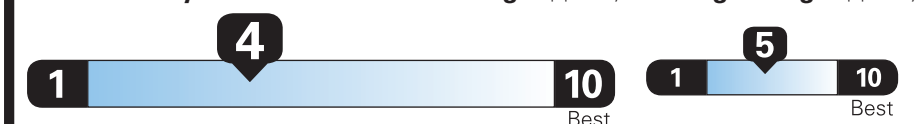

Fuel Economy & Greenhouse Gas Rating (tailpipe only) Smog Rating (tailpipe only)

This vehicle emits 467 grams CO₂ per mile. The best emits 0 grams per mile (tailpipe only). Producing and distributing fuel also create emissions; learn more at fueleconomy.gov.

Actual results will vary for many reasons, including driving conditions and how you drive and maintain your vehicle. The average new vehicle gets 28 MPG and costs $9,750 to fuel over 5 years. Cost estimates are based on 15,000 miles per year at $3.60 per gallon. MPGe is miles per gasoline gallon equivalent. Vehicle emissions are a significant cause of climate change and smog.

fueleconomy.gov

Calculate personalized estimates and compare vehicles

Smartphone QR Code™

GOVERNMENT 5-STAR SAFETY RATINGS

Overall Vehicle Score **Not Rated**

Based on the combined ratings of frontal, side and rollover. Should ONLY be compared to other vehicles of similar size and weight.

Frontal Crash	Driver Passenger	Not Rated
		Not Rated

Based on the risk of injury in a frontal impact. Should ONLY be compared to other vehicles of similar size and weight.

Side Crash	Front seat Rear seat	Not Rated
		Not Rated

Based on the risk of injury in a side impact.

Rollover **Not Rated**

Based on the risk of rollover in a single-vehicle crash.

Star ratings range from 1 to 5 stars (★★★★★), with 5 being the highest.

Source: National Highway Traffic Safety Administration (NHTSA).

www.safercar.gov or 1-888-327-4236