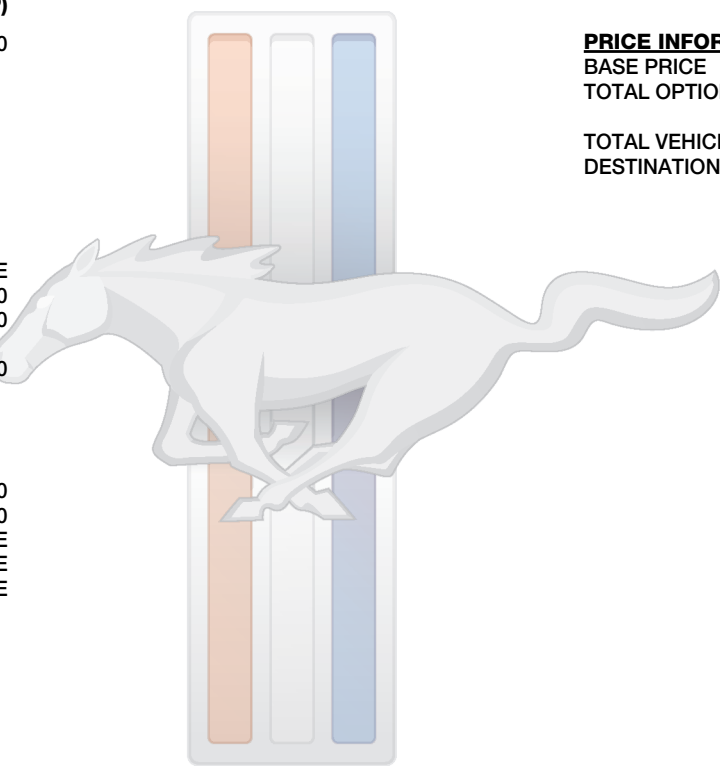

FUNCTIONAL

- ELECTRONIC PWR ASST STEER
- FORDPASS™ CONNECT 4GWI-FI
- INDEPENDENT REAR SUSPEN
- INTELLIGENT ACCESS W/PUSH BUTTON START
- LIMITED SLIP REAR AXLE
- REAR PARKING SENSORS
- REAR VIEW CAMERA
- SELECTABLE DRIVE MODES
- SIRIUSXM® - SVC N/A AK&HI
- SYNC®4
- TRACK APPS™
- WIRELESS CHARGING PAD

SAFETY/SECURITY

- ADVANCETRAC™ESC
- AIRBAG-DRIVER/PASS KNEE
- AIRBAGS - DUAL STAGE FRONT
- AIRBAGS - FRONT SEAT MOUNTED SIDE IMPACT
- AIRBAGS - SIDE AIR CURTAIN
- INDIV TIRE PRESS MONIT SYS
- LATCH CHILD SAFETY SYSTEM
- PERIMETER ALARM
- SECURILOCK PASS ANTI THEFT
- SOS POST CRASH ALERT SYS

WARRANTY

- 3YR/36000 BUMPER TO BUMPER
- 5YR/60,000 POWERTRAIN
- 5YR/60,000 ROADSIDE ASSIST

INCLUDED ON THIS VEHICLE

(MSRP)

EQUIPMENT GROUP 401A

2,900.00

- •PREMIER TRIM W/COLOR ACCENT
- •SECURITY PACKAGE
- •FORD CO-PILOT360 ASSIST+
- •CNCTD BLT-IN NAV (3-YR INC)

OPTIONAL EQUIPMENT/OTHER

- 255/40R19 W-RATED TIRE
- B&O SOUND SYSTEM,12 SPKR
- WEDGE SPOILER
- MINI SPARE WHEEL & TIRE
- 10-SPEED AUTOMATIC TRANS
- .3.15 RATIO LIMITED SLIP AXLE
- CALIFORNIA SPECIAL PACKAGE
- .19X8.5 CRBNZD GRY/RVE BL LOGO
- .FLR MATS FRT W/CAL SPL LOGO
- .LOWER BODY-SIDE ACCENT STRIPE
- .BLACK/RAVE BLUE
- PRM FL LNRS FR/RR W/ CPT MATS
- ACTIVE VALVE EXHAUST
- STOP/START SYSTEM
- FRONT LICENSE PLATE BRACKET
- *** GAS GUZZLER TAX ***

NO CHARGE
415.00
1,595.00
1,995.00
200.00
1,225.00
NO CHARGE
NO CHARGE
NO CHARGE

PRICE INFORMATION

BASE PRICE	$46,230.00
TOTAL OPTIONS/OTHER	8,330.00
TOTAL VEHICLE & OPTIONS/OTHER	54,560.00
DESTINATION & DELIVERY	1,595.00

EPA DOT

Fuel Economy and Environment

Gasoline Vehicle

Fuel Economy

19 MPG
combined city/hwy city highway

Subcompact Cars range from 15 to 113 MPG. The best vehicle rates 140 MPGe.

5.3 gallons per 100 miles

You spend
$4,500

more in fuel costs over 5 years compared to the average new vehicle.

Annual fuel cost
$2,850