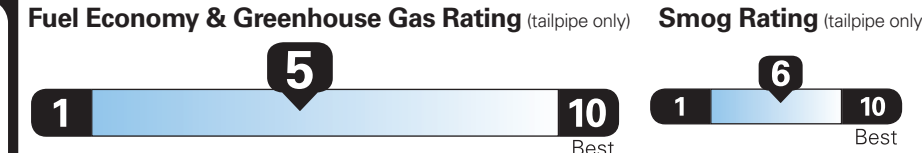

FUNCTIONAL

- AM/FM/MP3, 6 SPEAKERS
- AUTO START STOP TECH
- ELECTRONIC PWR ASST STEER
- FORD CO-PILOT360™
- FORDPASS™ CONNECT 4GWI-FI HOTSPOT TELEMATICS MODEM
- INTELL ACCESS W/PUSH START
- REAR PARKING SENSORS
- REAR VIEW CAMERA
- SIRIUSXM® W/360L- NA AK&HI
- SYNC®4A W/EVR & 12" SCREEN

SAFETY/SECURITY

- ADVANCETRAC™ WITH RSC®
- AIRBAG-DRIVER/PASS KNEE
- AIRBAGS - DUAL STAGE FRONT
- AIRBAGS - FRONT SEAT MOUNTED SIDE IMPACT
- AIRBAGS - SAFETY CANOPY®
- INDIV TIRE PRESS MONIT SYS
- LATCH CHILD SAFETY SYSTEM
- PERSONAL SAFETY SYSTEM™
- SECURILOCK® ANTI-THEFT SYS
- SOS POST-CRASH ALERT SYS™

WARRANTY

- 3YR/36,000 BUMPER / BUMPER
- 5YR/60,000 POWERTRAIN
- 5YR/60,000 ROADSIDE ASSIST

INCLUDED ON THIS VEHICLE

(MSRP)

EQUIPMENT GROUP 201A

OPTIONAL EQUIPMENT/OTHER

2024 MODEL YEAR	
BURGUNDY VELVET MET TINT CC	495.00
.18" SPLT-SPK SLVR PTD ALUM WH	
245/60R18 A/S BSW TIRES	
50 STATE EMISSIONS	NO CHARGE
MINI SPARE WHL/TIRE	100.00

PRICE INFORMATION

BASE PRICE	$39,565.00
TOTAL OPTIONS/OTHER	595.00
TOTAL VEHICLE & OPTIONS/OTHER	40,160.00
DESTINATION & DELIVERY	1,495.00

EPA DOT Fuel Economy and Environment

Gasoline Vehicle

Fuel Economy

23 MPG
combined city/hwy

21 city
28 highway

4.3 gallons per 100 miles

Small SUVs range from 14 to 123 MPG. The best vehicle rates 140 MPGe.

You spend
$2,000

more in fuel costs over 5 years compared to the average new vehicle.

Annual fuel cost
$2,350

This vehicle emits 380 grams CO₂ per mile. The best emits 0 grams per mile (tailpipe only). Producing and distributing fuel also create emissions; learn more at fueleconomy.gov.

Actual results will vary for many reasons, including driving conditions and how you drive and maintain your vehicle. The average new vehicle gets 28 MPG and costs $9,750 to fuel over 5 years. Cost estimates are based on 15,000 miles per year at $3.60 per gallon. MPGe is miles per gasoline gallon equivalent. Vehicle emissions are a significant cause of climate change and smog.

fueleconomy.gov

Calculate personalized estimates and compare vehicles

GOVERNMENT 5-STAR SAFETY RATINGS

Overall Vehicle Score ★ ★ ★ ★ ★

Based on the combined ratings of frontal, side and rollover. Should ONLY be compared to other vehicles of similar size and weight.

Frontal Crash Driver ★ ★ ★ ★ ★
Passenger ★ ★ ★ ★ ★

Based on the risk of injury in a frontal impact. Should ONLY be compared to other vehicles of similar size and weight.

Side Crash Front seat ★ ★ ★ ★ ★
Rear seat ★ ★ ★ ★ ★

Based on the risk of injury in a side impact.

Rollover ★ ★ ★ ★

Based on the risk of rollover in a single-vehicle crash.

Star ratings range from 1 to 5 stars (★ ★ ★ ★ ★), with 5 being the highest.

Source: National Highway Traffic Safety Administration (NHTSA).

www.safercar.gov or 1-888-327-4236

2FMPK4J94RBA11832

WARNING: Operating, servicing and maintaining a passenger vehicle, pickup truck, van, or off-road vehicle can expose you to chemicals including engine exhaust, carbon monoxide, phthalates, and lead, which are known to the State of California to cause cancer and birth defects or other reproductive harm. To minimize exposure, avoid breathing exhaust, do not idle the engine except as necessary, service your vehicle in a well-ventilated area and wear gloves or wash your hands frequently when servicing your vehicle. For more information go to www.P65Warnings.ca.gov/passenger-vehicle.

SCAN OR TEXT 2FRBA11832 TO 48028

www.ford.com/help/privacy-terms/

	RAMP ONE		TOTAL MSRP $41,655.00
	CS60		
	RAMP TWO	CONVOY	Whether you decide to lease or finance your vehicle, you'll find the choices that are right for you. See your dealer for details or visit www.ford.com/finance.
		ITEM #: 16-G256 O/T 2	
	This label is affixed pursuant to the Federal Automobile Information Disclosure Act. Gasoline, License, and Title Fees, State and Local taxes are not included. Dealer installed options or accessories are not included unless listed above.		PH141 N RB 2X 415 000288 08 14 23