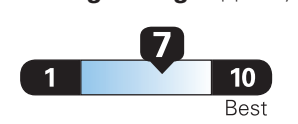

Smog Rating (tailpipe only)

This vehicle emits 299 grams CO₂ per mile. The best emits 0 grams per mile (tailpipe only). Producing and distributing fuel also create emissions; learn more at fueleconomy.gov.

Actual results will vary for many reasons, including driving conditions and how you drive and maintain your vehicle. The average new vehicle gets 28 MPG and costs $9,750 to fuel over 5 years. Cost estimates are based on 15,000 miles per year at $3.60 per gallon. MPGe is miles per gasoline gallon equivalent. Vehicle emissions are a significant cause of climate change and smog.