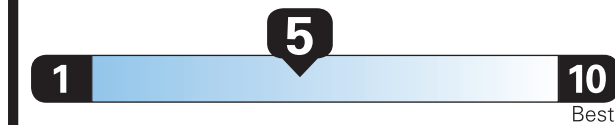

Fuel Economy & Greenhouse Gas Rating (tailpipe only)