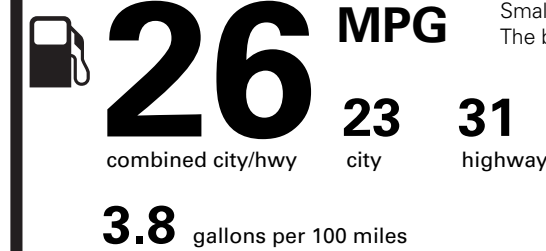

WARRANTY

- 3YR/36,000 BUMPER / BUMPER
- 5YR/60,000 POWERTRAIN
- 5YR/60,000 ROADSIDE ASSIST

INCLUDED ON THIS VEHICLE

(MSRP)

EQUIPMENT GROUP 501A

OPTIONAL EQUIPMENT/OTHER

2024 MODEL YEAR	
STAR WHITE METALLIC TRI-COAT	995.00
225/55R19 99H A/S BSW TIRES	
PANORAMIC VISTA ROOF	1,595.00
FLR LINERS FR-RR W/CRPT MATS	200.00
CLASS II TRAILER TOW PACKAGE	495.00
19" EBONY-PAINTED ALUM WHEEL	195.00
PREMIUM TECHNOLOGY PACKAGE	1,910.00
.ACTIVE PARK ASSIST 2.0	
.HEAD-UP DISPLAY	
FRONT LICENSE PLATE BRACKET	NO CHARGE

PRICE INFORMATION

BASE PRICE	$38,460.00
TOTAL OPTIONS/OTHER	5,390.00
TOTAL VEHICLE & OPTIONS/OTHER	43,850.00
DESTINATION & DELIVERY	1,495.00
TOTAL BEFORE DISCOUNTS	45,345.00
2.0L ECOBOOST DISCOUNT	- 500.00
TOTAL SAVINGS	- 500.00

TOTAL MSRP $44,845.00

Whether you decide to lease or finance your vehicle, you'll find the choices that are right for you. See your dealer for details or visit www.ford.com/finance.

RB201 N RB 2X 430 011914 02 20 24

This label is affixed pursuant to the Federal Automobile Information Disclosure Act. Gasoline, License, and Title Fees, State and Local taxes are not included. Dealer installed options or accessories are not included unless listed above.

EPA DOT

Fuel Economy and Environment

Gasoline Vehicle

Fuel Economy

Small SUVs range from 14 to 123 MPG. The best vehicle rates 140 MPGe.

You spend **$750**

more in fuel costs over 5 years compared to the average new vehicle.

Annual fuel cost **$2,100**