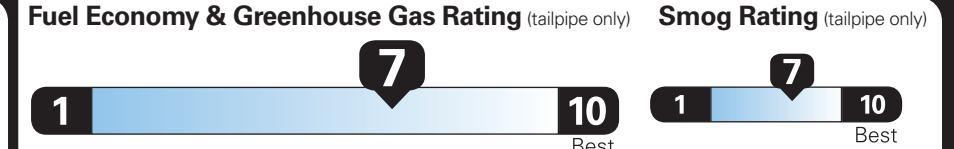

EPA DOT Fuel Economy and Environment

Gasoline Vehicle

Fuel Economy
37 MPG
combined city/hwy city highway
2.7 gallons per 100 miles

Small Pickup Trucks range from 18 to 37 MPG. The best vehicle rates 140 MPGe.

You save **$2,500** in fuel costs over 5 years compared to the average new vehicle.

Annual fuel cost **$1,450**