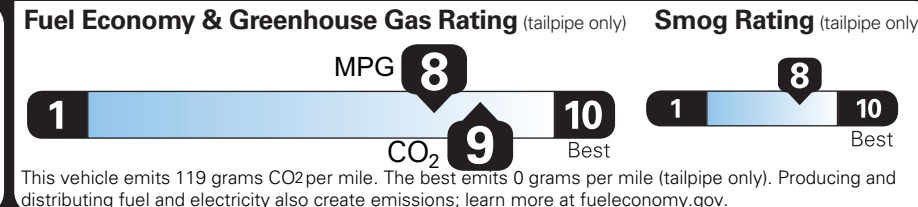

Actual results will vary for many reasons, including driving conditions and how you drive and maintain your vehicle. The average new vehicle gets 28 MPG and costs $9,750 to fuel over 5 years. Cost estimates are based on 15,000 miles per year at $3.60 per gallon and $.15 per kW-hr. This is a dual fueled automobile. MPGe is miles per gasoline gallon equivalent. Vehicle emissions are a significant cause of climate change and smog.

fueleconomy.gov

Calculate personalized estimates and compare vehicles

Smartphone QR Code

GOVERNMENT 5-STAR SAFETY RATINGS

Overall Vehicle Score **Not Rated**

Based on the combined ratings of frontal, side and rollover. Should ONLY be compared to other vehicles of similar size and weight.

Frontal Crash	Driver Passenger	★★★★★

Based on the risk of injury in a frontal impact. Should ONLY be compared to other vehicles of similar size and weight.

Side Crash	Front seat Rear seat	★★★★★

Based on the risk of injury in a side impact.

Rollover **Not Rated**

Based on the risk of rollover in a single-vehicle crash.

Star ratings range from 1 to 5 stars (★★★★★), with 5 being the highest. Source: National Highway Traffic Safety Administration (NHTSA). www.safercar.gov or 1-888-327-4236

THE LINCOLN WAY™ APP

Your Dashboard of Services & Features

1. Download the Lincoln Way app* and you can:
2. Remotely start, lock and unlock your vehicle
   - Locate your vehicle and check approximate fuel range
   - Receive vehicle health alerts

The Lincoln Connect™ modem is active and sending vehicle data (e.g., diagnostics) to Lincoln. See in-vehicle Settings for connectivity options.

Lincoln Protect™

Insist on Lincoln Protect! The only extended service plan fully backed by Lincoln and honored at every Lincoln dealership in the U.S., Canada and Mexico. See your Lincoln dealer or visit www.LincolnOwner.com

RAMP ONE	CA6P	CONVOY	TOTAL MSRP $58,080.00
RAMP TWO	ITEM #: 22-Z300 O/T 2		
This label is affixed pursuant to the Federal Automobile Information Disclosure Act. Gasoline, License, and Title Fees, State and Local taxes are not included. Dealer installed options or accessories are not included unless listed above.			RC251 N RD 2X 435 000263 03 25 24

WARNING: Operating, servicing and maintaining a passenger vehicle, pickup truck, van, or off-road vehicle can expose you to chemicals including engine exhaust, carbon monoxide, phthalates, and lead, which are known to the State of California to cause cancer and birth defects or other reproductive harm. To minimize exposure, avoid breathing exhaust, do not idle the engine except as necessary, service your vehicle in a well-ventilated area and wear gloves or wash your hands frequently when servicing your vehicle. For more information go to www.P65Warnings.ca.gov/passenger-vehicle.

SCAN OR TEXT 5LRUL14344 TO 59173

Msg & Data rates may apply. Text HELP for help

www.lincoln.com/help/privacy-terms/