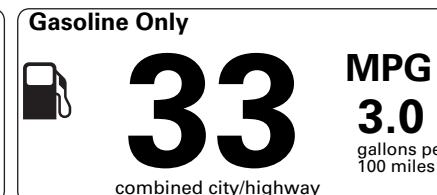

FUNCTIONAL

- 12.3" COLOR CLUSTR DISPLAY
- ADAPTIVE SUSPENSION
- BATTERY CAPACITY-14.4 KWH
- BLIND SPOT INFO SYS W/CTA
- CABIN PARTICULATE AND ODOR FILTER
- CONNECTED NAV (1-YR INCL)
- INTELL ACCESS W/PUSH START
- INTEL ADAPT CRUISE CONTROL
- LINCOLN CONNECT™ - 4G MODEM WITH WIFI CAPABILITY
- LINCOLN DRIVE MODES
- PREM CONNECTIVITY:1YR PLAN
- REAR PARKING SENSORS
- SYNC@4 W/EVR & 13.2" SCR N

SAFETY/SECURITY

- ADVANCETRAC™ WITH RSC
- AIR BAG - DRIVER KNEE
- AIRBAGS-DUAL-STAGE FRONT
- AIRBAGS - SIDE IMPACT / CURTAINS
- AUTO HIGH BEAMS
- PRE-COLLISION ASSIST W/AEB
- SECURILOCK® PASSIVE ANTI-THEFT SYSTEM
- SOS POST CRASH SYSTEM

WARRANTY

- 4YR/50K MILE WARRANTY
- 4YR/50K PICKUPDELIVERY SVC
- 6YR/70K MI POWERTRAIN WARR

INCLUDED ON THIS VEHICLE

(MSRP)

EQUIPMENT GROUP 300A

OPTIONAL EQUIPMENT/OTHER

2024 MODEL YEAR	
PRISTINE WHITE MET 3C	750.00
245/45R20 99V A/S BSW TIRES	
ALL-WTHR FLR LNRS W/O MATS	160.00
TOWING PACKAGE	700.00
STAR LIGHT METALLIC APPLIQUE	NO CHARGE
20" BRIGHT MACHINED ALUM WHL	1,150.00

PRICE INFORMATION

BASE PRICE	$53,925.00
TOTAL OPTIONS/OTHER	2,760.00
TOTAL VEHICLE & OPTIONS/OTHER	56,685.00
DESTINATION & DELIVERY	1,395.00

EPA DOT Fuel Economy and Environment

Plug-In Hybrid Vehicle Electricity-Gasoline

Fuel Economy Small SUVs range from 14 to 123 MPG. The best vehicle rates 140 MPGe.

You save **$3,500** in fuel costs over 5 years compared to the average new vehicle.