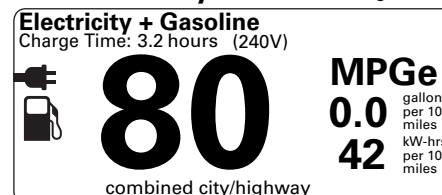

FUNCTIONAL

- 12.3" COLOR CLUSTR DISPLAY
- ADAPTIVE SUSPENSION
- BATTERY CAPACITY-14.4 KWH
- BLIND SPOT INFO SYS W/CTA
- CABIN PARTICULATE AND ODOR FILTER
- CONNECTED NAV (1-YR INCL)
- INTELL ACCESS W/PUSH START
- INTEL ADAPT CRUISE CONTROL
- LINCOLN CONNECT™ - 4G MODEM WITH WIFI CAPABILITY
- LINCOLN DRIVE MODES
- PREM CONNECTIVITY:1YR PLAN
- REAR PARKING SENSORS
- SYNC@4 W/EVR & 13.2" SCR N

SAFETY/SECURITY

- ADVANCETRAC™ WITH RSC
- AIR BAG - DRIVER KNEE
- AIRBAGS-DUAL-STAGE FRONT
- AIRBAGS - SIDE IMPACT / CURTAINS
- AUTO HIGH BEAMS
- PRE-COLLISION ASSIST W/AEB
- SECURILOCK® PASSIVE ANTI-THEFT SYSTEM
- SOS POST CRASH SYSTEM

WARRANTY

- 4YR/50K MILE WARRANTY
- 4YR/50K PICKUPDELIVERY SVC
- 6YR/70K MI POWERTRAIN WARR

INCLUDED ON THIS VEHICLE

(MSRP)

EQUIPMENT GROUP 300A

OPTIONAL EQUIPMENT/OTHER

2024 MODEL YEAR	
PRISTINE WHITE MET 3C	750.00
245/45R20 99V A/S BSW TIRES	
ALL-WTHR FLR LNRS W/O MATS	160.00
TOWING PACKAGE	700.00
STAR LIGHT METALLIC APPLIQUE	NO CHARGE
20" BRIGHT MACHINED ALUM WHL	1,150.00

PRICE INFORMATION

BASE PRICE	$53,925.00
TOTAL OPTIONS/OTHER	2,760.00
TOTAL VEHICLE & OPTIONS/OTHER	56,685.00
DESTINATION & DELIVERY	1,395.00

EPA DOT Fuel Economy and Environment

Plug-In Hybrid Vehicle Electricity-Gasoline

Fuel Economy Small SUVs range from 14 to 123 MPG. The best vehicle rates 140 MPGe.

You save **$3,500** in fuel costs over 5 years compared to the average new vehicle.