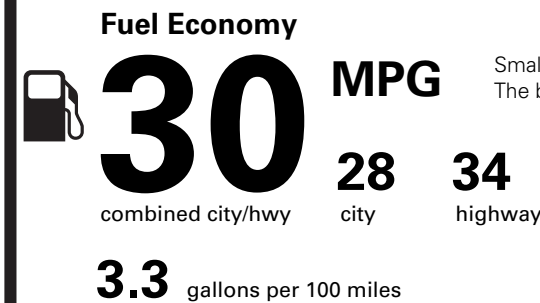

FUNCTIONAL

- AUTO START STOP TECH
- BLIS W/CROSS-TRAFFIC ALERT
- FORD CO-PILOT360™
- FORDPASS™ CONNECT
- INTELLIGENT ACCESS W/PUSH BUTTON START
- REAR VIEW CAMERA
- REFRESH95
- REMOTE START SYSTEM
- REVERSE SENSING SYSTEM
- SECURICODE KEYLESS KEYPAD
- SIRIUSXM® - SVC N/A AK&HI
- SYNC®3 8" SCR N W/APPLINK®

SAFETY/SECURITY

- ADVANCETRAC™ WITH RSC®
- AIRBAG - DRIVER KNEE
- AIRBAGS - DUAL STAGE FRONT
- AIRBAGS - FRONT SEAT MOUNTED SIDE IMPACT
- AIRBAGS - SAFETY CANOPY®
- LATCH CHILD SAFETY SYSTEM
- PERSONAL SAFETY SYSTEM™
- SECURILOCK® ANTI-THEFT SYS
- SOS POST-CRASH ALERT SYS™
- TIRE PRESSURE MONIT SYS

WARRANTY

- 3YR/36,000 BUMPER / BUMPER
- 5YR/60,000 POWERTRAIN
- 5YR/60,000 ROADSIDE ASSIST

INCLUDED ON THIS VEHICLE

(MSRP)

EQUIPMENT GROUP 301A

OPTIONAL EQUIPMENT/OTHER

- .18" ALUMINUM WHEELS
- .225/60R18 100H A/S BSW TIRES
- MINI SPARE WHEEL/TIRE 110.00
- ROOF-RACK SIDE RAILS, BLACK 165.00
- FORD CO-PILOT360 ASSIST+ 995.00
- .VOICE-ACTV TOUCH-SCR NAV SYS
- .ADP CRZ CTRL W/STOP N GO
- 4G LTE WI-FI HOTSPOT REMOVAL - 20.00
- FRONT LICENSE PLATE BRACKET NO CHARGE

PRICE INFORMATION

BASE PRICE	$30,895.00
TOTAL OPTIONS/OTHER	1,250.00
TOTAL VEHICLE & OPTIONS/OTHER	32,145.00
DESTINATION & DELIVERY	1,495.00

EPA DOT Fuel Economy and Environment

Gasoline Vehicle

Small SUVs range from 14 to 129 MPG. The best vehicle rates 142 MPGe.

You save $500
in fuel costs over 5 years compared to the average new vehicle.

Annual fuel cost $1,200