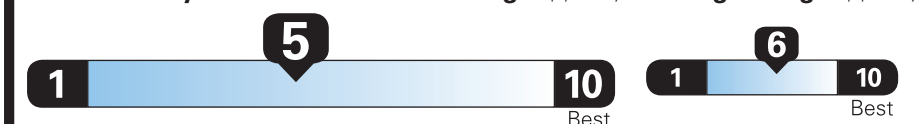

WARRANTY

- 3YR/36,000 BUMPER / BUMPER
- 5YR/60,000 POWERTRAIN
- 5YR/60,000 ROADSIDE ASSIST

INCLUDED ON THIS VEHICLE

(MSRP)

EQUIPMENT GROUP 202A

3,540.00

- REMOTE START SYSTEM
- HEATED STEERING WHEEL
- 8-WAY POWER PASSENGER SEAT

OPTIONAL EQUIPMENT/OTHER

2024 MODEL YEAR	
RAPID RED MET TINTED CC	495.00
P255/55R20 A/S BSW TIRES	
50 STATE EMISSIONS	NO CHARGE
4G LTE WI-FI HOTSPOT CREDIT	- 20.00
FORD CO-PILOT360 ASSIST+	995.00
.ADAPTIVE CRUISE CONTROL	
.VOICE-ACTV TOUCHSCRN NAV SYS	
.EVASIVE STEERING ASSIST	
XLT SPORT APPEARANCE PACKAGE	1,995.00
.20" CRBN GRAY-PTD 10-SPK WHLS	
FRONT LICENSE PLATE BRACKET	NO CHARGE

PRICE INFORMATION

BASE PRICE	$38,670.00
TOTAL OPTIONS/OTHER	7,005.00
TOTAL VEHICLE & OPTIONS/OTHER	45,675.00
DESTINATION & DELIVERY	1,595.00

EPA DOT Fuel Economy and Environment

Gasoline Vehicle

Fuel Economy

24 MPG
combined city/hwy city highway

Standard SUVs range from 13 to 102 MPG. The best vehicle rates 140 MPGe.

You spend **$1,500**

more in fuel costs over 5 years compared to the average new vehicle.

4.2 gallons per 100 miles

Annual fuel cost **$2,250**

Fuel Economy & Greenhouse Gas Rating (tailpipe only) Smog Rating (tailpipe only)

This vehicle emits 370 grams CO₂ per mile. The best emits 0 grams per mile (tailpipe only). Producing and distributing fuel also create emissions; learn more at fueleconomy.gov.

Actual results will vary for many reasons, including driving conditions and how you drive and maintain your vehicle. The average new vehicle gets 28 MPG and costs $9,750 to fuel over 5 years. Cost estimates are based on 15,000 miles per year at $3.60 per gallon. MPGe is miles per gasoline gallon equivalent. Vehicle emissions are a significant cause of climate change and smog.

fueleconomy.gov

Calculate personalized estimates and compare vehicles

Smartphone QR Code™

GOVERNMENT 5-STAR SAFETY RATINGS

Overall Vehicle Score ★★★★★

Based on the combined ratings of frontal, side and rollover. Should ONLY be compared to other vehicles of similar size and weight.

Frontal Crash Driver Passenger ★★★★★

Based on the risk of injury in a frontal impact. Should ONLY be compared to other vehicles of similar size and weight.

Side Crash Front seat Rear seat ★★★★★

Based on the risk of injury in a side impact.

Rollover ★★★★★

Based on the risk of rollover in a single-vehicle crash.

Star ratings range from 1 to 5 stars (★★★★★), with 5 being the highest.

Source: National Highway Traffic Safety Administration (NHTSA).

www.safercar.gov or 1-888-327-4236