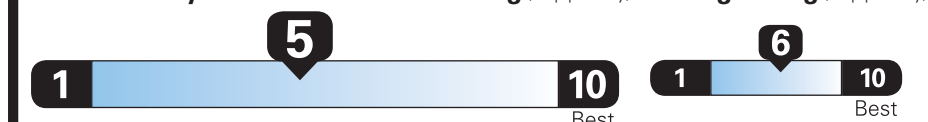

SAFETY/SECURITY

- ADVANCETRAC WITH RSC
- AIRBAG - DRIVER KNEE
- AIRBAGS - DUAL STAGE FRONT
- AIRBAGS - FRONT SEAT MOUNTED SIDE IMPACT
- AIRBAGS - SAFETY CANOPY
- FRT-PASS SENSING SYSTEM
- LATCH CHILD SAFETY SYSTEM
- SECURILOCK PASS ANTI THEFT
- SOS POST CRASH ALERT SYS
- TPMS

WARRANTY

- 3YR/36,000 BUMPER / BUMPER
- 5YR/60,000 POWERTRAIN
- 5YR/60,000 ROADSIDE ASSIST

INCLUDED ON THIS VEHICLE

(MSRP)

(MSRP)

EQUIPMENT GROUP 200A

OPTIONAL EQUIPMENT/OTHER

- .17" SPARKLE SLVER PTD ALUM WH
- 235/55R17 LRR A/S BSW TIRES
- FRONT LICENSE PLATE BRACKET
- REMOTE START *DLR INSTLD ACCY
- SE COLD WEATHER PACKAGE
- .ALL-WEATHER FLOOR MATS
- .POWER/HEATED SIDEVIEW MIRRORS
- .HEATED FRONT SEATS
- .SUPPLEMENTAL PTC HEATER

NO CHARGE
495.00
490.00

PRICE INFORMATION

BASE PRICE $27,000.00
TOTAL OPTIONS/OTHER 985.00
TOTAL VEHICLE & OPTIONS/OTHER 27,985.00
DESTINATION & DELIVERY 895.00

EPA DOT Fuel Economy and Environment

Gasoline Vehicle

Fuel Economy
24 MPG
combined city/hwy

Small SUVs range from 18 to 34 MPG. The best vehicle rates 119 MPGe.

You spend
$750

more in fuel costs over 5 years compared to the average new vehicle.

4.2 gallons per 100 miles

These estimates reflect new EPA methods beginning with 2017 models.

Annual fuel cost
$1,550

Fuel Economy & Greenhouse Gas Rating (tailpipe only) Smog Rating (tailpipe only)

This vehicle emits 370 grams CO₂ per mile. The best emits 0 grams per mile (tailpipe only). Producing and distributing fuel also create emissions; learn more at fueleconomy.gov.

Actual results will vary for many reasons, including driving conditions and how you drive and maintain your vehicle. The average new vehicle gets 26 MPG and costs $7,000 to fuel over 5 years. Cost estimates are based on 15,000 miles per year at $2.45 per gallon. MPGe is miles per gasoline gallon equivalent. Vehicle emissions are a significant cause of climate change and smog.

fueleconomy.gov

Calculate personalized estimates and compare vehicles

Smartphone QR Code™

GOVERNMENT 5-STAR SAFETY RATINGS

Overall Vehicle Score ★★★★★

Based on the combined ratings of frontal, side and rollover. Should ONLY be compared to other vehicles of similar size and weight.

Frontal Crash Driver Passenger ★★★★★

Based on the risk of injury in a frontal impact. Should ONLY be compared to other vehicles of similar size and weight.

Side Crash Front seat Rear seat ★★★★★

Based on the risk of injury in a side impact.

Rollover ★★★★★

Based on the risk of rollover in a single-vehicle crash.

Star ratings range from 1 to 5 stars (★★★★★), with 5 being the highest.

Source: National Highway Traffic Safety Administration (NHTSA).

www.safercar.gov or 1-888-327-4236