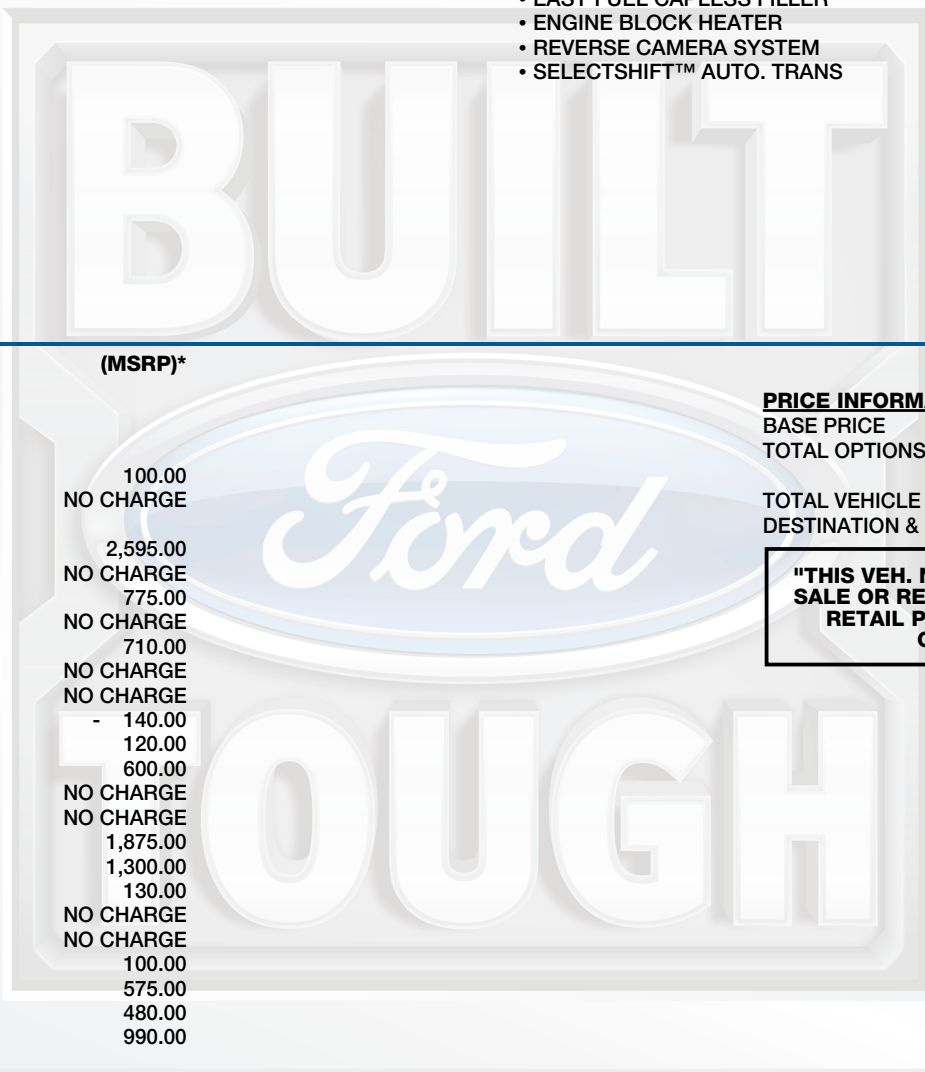

ford.ca

VEHICLE DESCRIPTION

TRANSIT

2024 350 HR CARGO AWD
148" WHEELBASE
3.5L ECOBOOST V6
10-SPEED TRANSMISSION

RK A29949

EXTERIOR
AGATE BLACK METALLIC
INTERIOR
EBONY VINYL

STANDARD EQUIPMENT

STANDARD EQUIPMENT INCLUDED AT NO EXTRA CHARGE IN THE BASE PRICE BELOW

EXTERIOR

- DAYTIME RUNNING LIGHTS
- WIPERS, VARIABLE INTERVAL

INTERIOR

- LAMPS, DOME/REAR CARGO
- POWER POINTS

FUNCTIONAL

- A/C, MANUAL FRONT
- ABS, POWER 4-WHEEL DISC
- EASY FUEL CAPLESS FILLER
- ENGINE BLOCK HEATER
- REVERSE CAMERA SYSTEM
- SELECTSHIFT™ AUTO. TRANS

SAFETY/SECURITY

- ADVANCETRAC™/ROLL STABILITY CONTROL
- SECURILOCK ANTI-THEFT SYS
- TIRE PRESSURE MONITOR SYS

WARRANTY

- 3 YR/60,000 KM BASIC
- 5YEAR/100,000 KM POWERTRAIN
- ROADSIDE ASSISTANCE 24 HRS

INCLUDED ON THIS VEHICLE

(MSRP)*

OPTIONAL EQUIPMENT/OTHER

2024 MODEL YEAR	100.00
FEDERAL EXCISE TAX	NO CHARGE
AGATE BLACK METALLIC	NO CHARGE
PREFERRED EQUIPMENT PKG.101A	NO CHARGE
3.5L ECOBOOST V6	2,595.00
3.73 LIMITED SLIP AXLE	NO CHARGE
FIXED WINDOWS-ALL-AROUND	775.00
9500# GVWR PACKAGE	NO CHARGE
PLZ VINYL DRV/PASS 3-ACROSS	710.00
50 STATE EMISSIONS	NO CHARGE
REVERSE SENSING SYSTEM	NO CHARGE
SPARE TIRE AND WHEEL DELETE	140.00
KEYLESS ENTRY PAD	120.00
HD TRAILER TOW PACKAGE	600.00
FRONT FOG LAMPS	NO CHARGE
ELEC AIR TEMP CONTROL	NO CHARGE
SYNC 4 NAVIGATION	1,875.00
360-DEGREE CAMERA	1,300.00
AUX FUEL PORT EXTENSION	130.00
BLIND SPOT ASSIST 1.0	NO CHARGE
EXTENDED FUEL TANK (117 L)	NO CHARGE
FRONT OVERHEAD SHELF	100.00
BLACK HID HEADLAMPS	575.00
PRIVACY GLASS	480.00
SIDE SENSING SYSTEM	990.00

PRICE INFORMATION

BASE PRICE	$68,195.00
TOTAL OPTIONS/OTHER	10,210.00
TOTAL VEHICLE & OPTIONS/OTHER	78,405.00
DESTINATION & DELIVERY	2,995.00

"THIS VEH. NOT INTENDED FOR SALE OR REGISTRATION IN US" RETAIL PRICES EXCLUDE GST/HST

(MSRP)*

Ask your dealer for the FUEL CONSUMPTION GUIDE or CALL 1-800-387-2000

L/100km NOT APPLICABLE / L/100km NON APPLICABLE

Canada

Demandez le GUIDE DE CONSOMMATION DE CARBURANT à votre concessionnaire ou composez le 1-800-387-2000

**U.S. GOVERNMENT SAFETY RATINGS
COTES DE SÉCURITÉ DU GOUVERNEMENT AMÉRICAIN**

Overall Vehicle Score / Cote globale du véhicule	Not Rated / Non coté	
Frontal Crash / Collision frontale	Driver / Conducteur Passenger / Passager	Not Rated / Non coté
Side Crash / Collision latérale	Front seat / Siège avant Rear seat / Siège arrière	Not Rated / Non coté
Rollover / Capotage	Not Rated / Non coté	

Star ratings range from 1 to 5 stars (*****), with 5 being the highest. Les cotes varient de 1 à 5 étoiles (*****), 5 étant la cote la plus élevée.

Source: U.S. National Highway Traffic Safety Administration
For more information / Pour de plus amples renseignements
www.safercar.gov

FordPass Connect™

Download the FordPass™ app* and you can:

1. **Access Vehicle Control Features**
2. Remotely start, lock and unlock your vehicle.
   - Locate your vehicle and check approximate fuel range.
   - Receive vehicle health alerts.
3. **Activate 4G LTE Wi-Fi Hotspot**
4. New vehicles include a 3-month or 3GB data (whichever comes first) Wi-Fi trial.
   - Connect up to ten Wi-Fi-equipped devices.

Ask your sales consultant for more details.

Scan code not operational at this time

FOR PLANT USE ONLY

	RAMP ONE/ TERMINAL UN		TOTAL MSRP $81,400.00
	CM8B		* MANUFACTURER'S SUGGESTED RETAIL PRICE = MSRP
	RAMP TWO/ TERMINAL DEUX	FINAL ASSEMBLY PLANT/ USINE DE MONTAGE	* NOTE: THIS PRICE HAS BEEN DEVELOPED AS A GUIDE. DEALERS MAY SELL FOR LESS AND ARE NOT UNDER ANY OBLIGATION TO ACCEPT THIS SUGGESTED RETAIL PRICE.
		KANSAS CITY	
	METHOD OF TRANSP/ MODE DE TRANSPORT	ITEM #: B7-R295 O/T 1	SPECIAL ORDER
	CONVOY	RB211 N RE 2X 425 001458 02 21 24