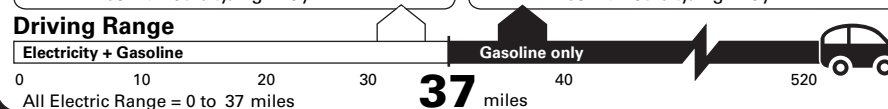

WARRANTY

- 3YR/36,000 BUMPER / BUMPER
- 5YR/60,000 ROADSIDE ASSIST
- 8YR/100,000 HYBRID UNIQUE COMPONENTS

INCLUDED ON THIS VEHICLE

(MSRP)

EQUIPMENT GROUP 700A

OPTIONAL EQUIPMENT/OTHER

.18" MACHINED MAGNETIC ALUM WH	
.225/60R18 100H A/S BSW TIRES	
PHEV PREMIUM PACKAGE	4,530.00
.REVERSE BRAKE ASSIST	
.MEMORY PACKAGE	
.ACTIVE PARK ASSIST 2.0	
.360 CAMERA W/SPLIT VIEW	
.WIRELESS CHARGING	
.HEAD-UP DISPLAY	
.10-WAY POWER DRIVER SEAT	
PANORAMIC VISTA ROOF	1,595.00
CLASS II TRAILER TOW PACKAGE	495.00
FRONT LICENSE PLATE BRACKET	NO CHARGE

DEALER INSTALLED OPTIONS

Locking Wheel Lug Nuts	75.00

PRICE INFORMATION

BASE PRICE	$40,500.00
TOTAL OPTIONS/OTHER	6,695.00
TOTAL VEHICLE & OPTIONS/OTHER	47,195.00
DESTINATION & DELIVERY	1,495.00

EPA DOT Fuel Economy and Environment

Plug-In Hybrid Vehicle Electricity-Gasoline

Fuel Economy Small SUVs range from 14 to 129 MPG. The best vehicle rates 132 MPGe.

Electricity + Gasoline
Charge Time: 3.4 hours (240V)

101 MPGe
combined city/highway

0.0 gallons per 100 miles
33 kW-hrs per 100 miles

Gasoline Only

40 MPG
combined city/highway

2.5 gallons per 100 miles

You save **$3,750** in fuel costs over 5 years compared to the average new vehicle.

Annual fuel cost **$850**