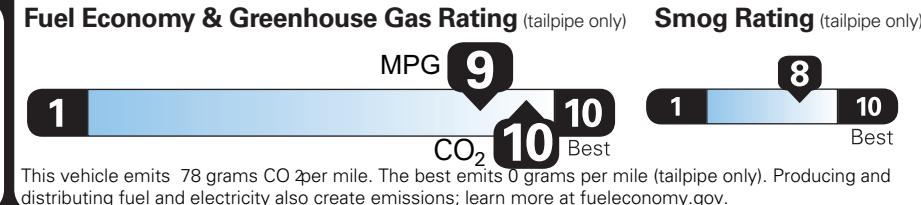

Actual results will vary for many reasons, including driving conditions and how you drive and maintain your vehicle. The average new vehicle gets 28 MPG and costs $8,000 to fuel over 5 years. Cost estimates are based on 15,000 miles per year at $2.95 per gallon and $.14 per kW-hr. This is a dual fueled automobile. MPGe is miles per gasoline gallon equivalent. Vehicle emissions are a significant cause of climate change and smog.

fueleconomy.gov

Calculate personalized estimates and compare vehicles

GOVERNMENT 5-STAR SAFETY RATINGS

Overall Vehicle Score ★★★★★

Based on the combined ratings of frontal, side and rollover. Should ONLY be compared to other vehicles of similar size and weight.

Frontal Crash Driver Passenger ★★★★★

Based on the risk of injury in a frontal impact. Should ONLY be compared to other vehicles of similar size and weight.

Side Crash Front seat Rear seat ★★★★★

Based on the risk of injury in a side impact.

Rollover ★★★★★

Based on the risk of rollover in a single-vehicle crash.

Star ratings range from 1 to 5 stars (★★★★★), with 5 being the highest. Source: National Highway Traffic Safety Administration (NHTSA). www.safercar.gov or 1-888-327-4236

FordPass Connect™

Download the FordPass™ app* and you can:

1. Access Vehicle Control Features
2. Remotely start, lock and unlock your vehicle.
   - Locate your vehicle and check approximate fuel range.
   - Receive vehicle health alerts.

1. Activate 4G LTE Wi-Fi Hotspot
2. New vehicles include a 3-month or 3GB data (whichever comes first) Wi-Fi trial.
   - Connect up to ten Wi-Fi-equipped devices.

The FordPass Connect™ modem is active and sending vehicle data (e.g., diagnostics) to Ford. See in-vehicle Settings for connectivity options.

Insist on Ford Protect! The only extended service plan fully backed by Ford and honored at every Ford dealership in the U.S., Canada and Mexico. See your Ford dealer or visit www.FordOwner.com.

WARNING: Operating, servicing and maintaining a passenger vehicle, pickup truck, van, or off-road vehicle can expose you to chemicals including engine exhaust, carbon monoxide, phthalates, and lead, which are known to the State of California to cause cancer and birth defects or other reproductive harm. To minimize exposure, avoid breathing exhaust, do not idle the engine except as necessary, service your vehicle in a well-ventilated area and wear gloves or wash your hands frequently when servicing your vehicle. For more information go to www.P65Warnings.ca.gov/passenger-vehicle.

SCAN OR TEXT 1FPUB40030 TO 48028

www.ford.com/help/privacy-terms/

RAMP ONE	CB27	CONVOY	TOTAL MSRP $48,690.00
RAMP TWO	ITEM #: 71-4553 O/T 2		

Whether you decide to lease or finance your vehicle, you'll find the choices that are right for you. See your dealer for details or visit www.ford.com/finance.

PK261 N RB 2X 350 002846 10 26 23