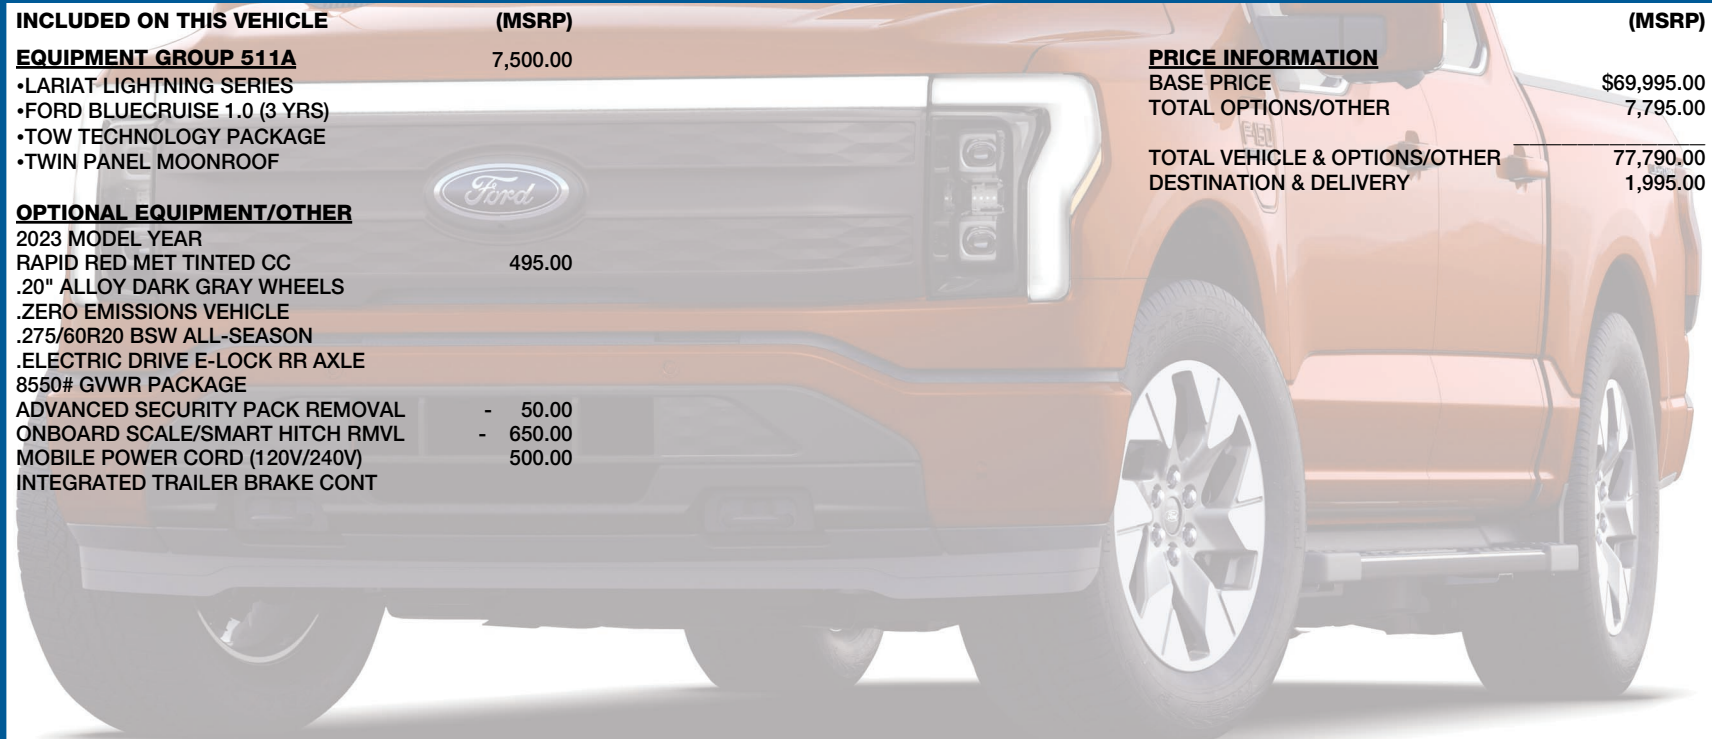

- 360-DEGREE CAMERA
- B&O SOUND SYSTEM, 8 SPKR
- BLIS W/CROSS-TRAFFIC ALERT
- CLASS IV TRAILER HITCH
- EVASIVE STEERING ASSIST
- FORDPASS CONNECT™ 4G HOTSPOT TELEMATICS MODEM
- FORWARD SENSING SYSTEM
- INTELL ADAPT CRUISE CTRL
- LANE-KEEPING SYSTEM
- POST-COLLISION BRAKING
- PRE-COLLISION ASSIST W/AEB
- SECURICODE, KEYLESS ENTRY
- SELECTABLE DRIVE MODES
- SYNC@4A W/EVR & 15.5" SCR N

SAFETY/SECURITY

- ADVANCED SECURITY PACK
- AIRBAGS - FRONT SEAT MOUNTED SIDE IMPACT
- AIRBAGS - SAFETY CANOPY@
- LED CTR HIGH MNT STOP LAMP
- PERIMETER ALARM
- SOS POST-CRASH ALERT SYSTM™

WARRANTY

- 3YR/36,000 BUMPER / BUMPER
- 5YR/60,000 POWERTRAIN
- 5YR/60,000 ROADSIDE ASSIST
- 5YR/60,000 SAFETY RESTRAINT SYS
- 8YR/100,000 ELECTRIC VEHICLE COMPONENTS

INCLUDED ON THIS VEHICLE

(MSRP)

EQUIPMENT GROUP 511A

7,500.00

- LARIAT LIGHTNING SERIES
- FORD BLUECRUISE 1.0 (3 YRS)
- TOW TECHNOLOGY PACKAGE
- TWIN PANEL MOONROOF

PRICE INFORMATION

BASE PRICE	$69,995.00
TOTAL OPTIONS/OTHER	7,795.00
TOTAL VEHICLE & OPTIONS/OTHER	77,790.00
DESTINATION & DELIVERY	1,995.00

OPTIONAL EQUIPMENT/OTHER

2023 MODEL YEAR	
RAPID RED MET TINTED CC	495.00
.20" ALLOY DARK GRAY WHEELS	
.ZERO EMISSIONS VEHICLE	
.275/60R20 BSW ALL-SEASON	
.ELECTRIC DRIVE E-LOCK RR AXLE	
8550# GVWR PACKAGE	
ADVANCED SECURITY PACK REMOVAL	- 50.00
ONBOARD SCALE/SMART HITCH RMVL	- 650.00
MOBILE POWER CORD (120V/240V)	500.00
INTEGRATED TRAILER BRAKE CONT	

EPA DOT Fuel Economy and Environment

Electric Vehicle

Fuel Economy

70 MPGe
combined city/hwy

Standard Pickup Trucks range from 12 to 70 MPGe. The best vehicle rates 132 MPGe.

You save **$3,000** in fuel costs over 5 years compared to the average new vehicle.

Driving Range

Charge Time: 10.1 hours (240V)

Annual fuel cost

$1,000